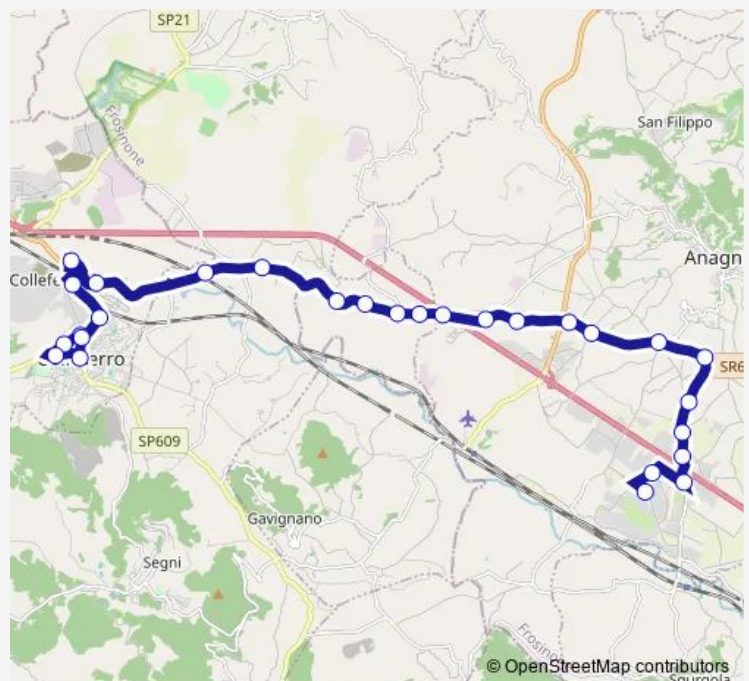

Direction

Anagni | Augusta-Leonardo # f6222 — Colferro | Largo Oberdan # f4935

28 stops

[Open route schedule](#)

- Anagni | Augusta-Leonardo # f6222
- Anagni | Via Frattarotonda # f15138
- Anagni | Via Sgurgola (Circuito Isam) # f5122
- Anagni | Via Sgurgola (Paduni) # f5167
- Anagni | Via Sgurgola (Sant'Anna) # f5124
- Anagni | Via Sgurgola (Km 1) # f5125
- Anagni | Via Sgurgola Via Casilina # f5126
- Anagni | Osteria della Fontana # f4917
- Anagni | Via Casilina Via Collacciano # f4918
- Anagni | Via Casilina Via Anticolana # f4919
- Anagni | Via Casilina (Casale Giminiani) # f4920
- Anagni | Via Casilina Via Sabatino # f4921
- Anagni | Via Casilina Via Cangiano # f4922
- Paliano | Castellaccio # f4923
- Paliano | Via Casilina Via Ponte Selva # f4924
- Paliano | Via Casilina (Km 56) # f4943
- Paliano | Via Casilina Via Amasona # f4925
- Paliano | Via Casilina Via Fontana Barabba # f4926
- Paliano | Via Casilina (Km 53) # f4927
- Colferro | Via Casilina (Deposito) # f4928
- Colferro | Via Casilina Via Romana # f4929

Route schedule

Anagni | Augusta-Leonardo # f6222 — Colferro | Largo Oberdan # f4935

Monday	14:10
Tuesday	14:10
Wednesday	14:10
Thursday	14:10
Friday	14:10
Saturday	—
Sunday	—

Route info

Direction: Anagni | Augusta-Leonardo # f6222

Stops: 28

Trip Duration: 0 hour 30 min

Zona Industriale - Colferro # Cf267d

Colleferro | Stazione FS # f4930

Colleferro | Corso Garibaldi Via Stazione # f4931

Colleferro | Largo Oberdan # f4932

Colleferro | Via Esplosivi (ASL) # f000024

Colleferro | Via Latina Via Esplosivi # f13666

Colleferro | Ospedale # f4934

Colleferro | Largo Oberdan # f4935

Bus time schedules and route maps are available in an offline PDF at busmaps.com. Use the busmaps.com website to see live bus times, train schedule or subway schedule, and step-by-step directions for all public transit in Colleferro