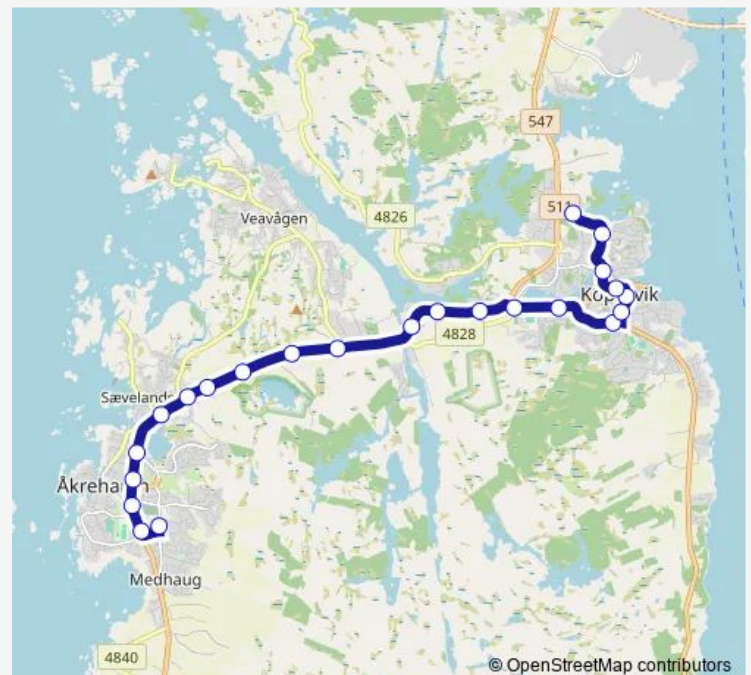

### Route schedule

Skudeneshavn kai — Kopervik vgs.

Monday 07:07

Tuesday 07:07

Wednesday 07:07

Thursday 07:07

Friday 07:07

Saturday —

### Route info

Direction: Skudeneshavn kai

Stops: 36

Trip Duration: 0 hour 38 min

■ Sk4909

Åkrehamn

Åkrakrossen

Coop Åkrehamn