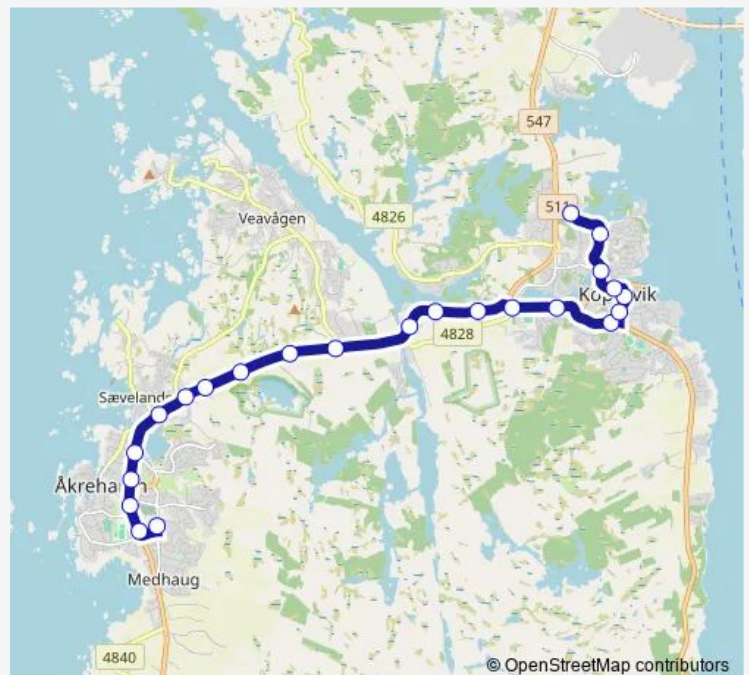

Medhaug

### Route schedule

Skudeneshavn kai — Kopervik vgs.

Monday	07:07
Tuesday	07:07
Wednesday	07:07
Thursday	07:07
Friday	07:07
Saturday	—
Sunday	—

### Route info

Direction: Skudeneshavn kai

Stops: 36

Trip Duration: 0 hour 38 min

■ SK4909

BusMaps

Åkrehamn

Åkrakrossen