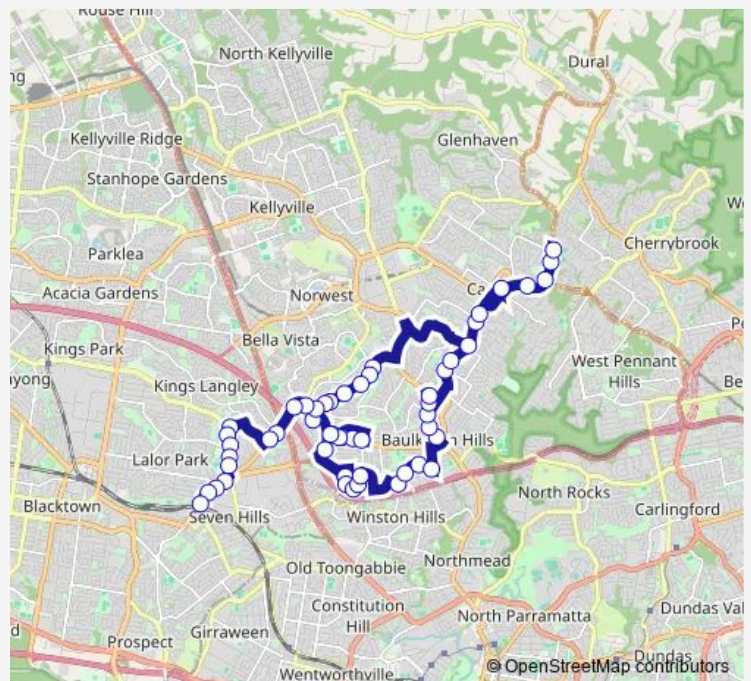

School Bus 8528 Mathew Pearce PS to Seven Hills via Baulkham Hills HS and Oakhill College

Go to website

Direction

Matthew Pearce Public School, Astoria Park Rd — Seven Hills Station, Stand A

52 stops

[Open route schedule](#)

Route schedule

Matthew Pearce Public School, Astoria Park Rd — Seven Hills Station, Stand A

Monday	14:57
Tuesday	14:57
Wednesday	14:57
Thursday	14:57
Friday	14:57
Saturday	—
Sunday	—

Route info

Direction: Matthew Pearce Public School, Astoria Park Rd

Stops: 52

Trip Duration: 1 hour 23 min

8528 — Mathew Pearce PS to Seven Hills via Baulkham Hills HS and Oakhill College **BusMaps**

Windsor Rd At Coronation Rd

Baulkham Hills High School, Windsor Rd

Tafe Baulkham Hills Campus, Old Northern Rd

Botany Bvd Before Johnson Av

Johnson Av Opp Lowry Rd

Seven Hills High School, Johnson Av

Johnson Av Before Adina St

Johnson Av Opp Pineleigh Rd

Prospect Hwy After Station Rd

Prospect Hwy Opp Lucas Rd

Prospect Hwy Opp Hope St