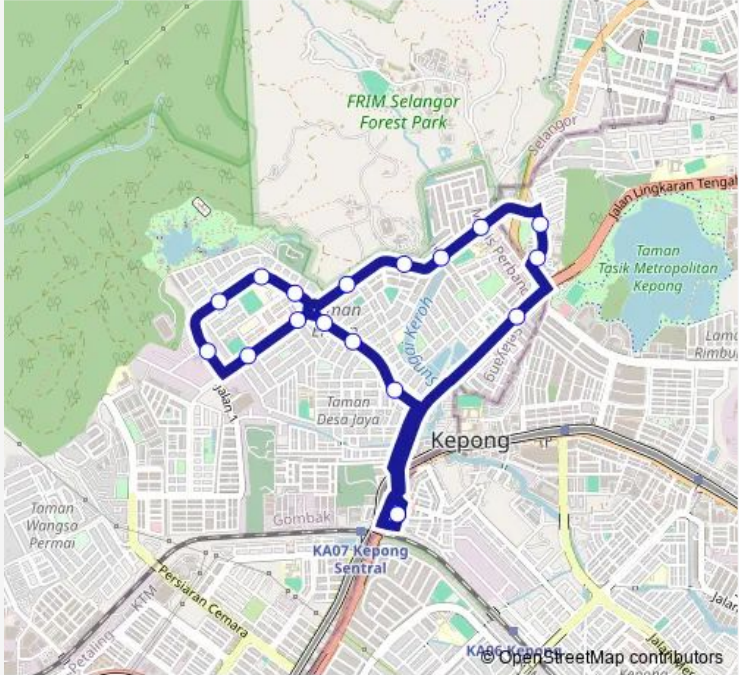

Bus T111

[Go to website](#)

Direction
MRT SRI Damansara Timur — MRT SRI Damansara Timur

18 stops

[Open route schedule](#)

- MRT SRI Damansara Timur
- BHP Desa Jaya
- Desa Jaya (Barat)
- Pusat Komuniti Taman Ehsan
- Komersial Taman Ehsan
- S.M.K. Taman Ehsan
- Perumahan Taman Ehsan JLN E3/1
- (M1) Kawasan Industri Taman Ehsan
- Padang Bola Taman Ehsan
- Pasar Moden Taman Ehsan
- Perumahan Taman Ehsan JLN E5/1
- Perumahan Taman Ehsan JLN E5/2 (Opp)
- KG Kepong Ulu
- SMK Kepong (Opp)
- Taman Warisan Frim
- Apartment Hijau Ria
- Flat Taman Indah Perdana
- MRT SRI Damansara Timur

Route schedule
MRT SRI Damansara Timur — MRT SRI Damansara Timur

Monday	06:00-23:30
Tuesday	06:00-23:30
Wednesday	06:00-23:30
Thursday	06:00-23:30
Friday	06:00-23:30
Saturday	06:00-23:30
Sunday	06:00-23:30

Route info

Direction: MRT SRI Damansara Timur

Stops: 18

Trip Duration: 0 hour 25 min

T111 Bus time schedules and route maps are available in an offline PDF at busmaps.com. Use the busmaps.com website to see live bus times, train schedule or subway schedule, and step-by-step directions for all public transit in Kuala Lumpur

The schedule is provided in the local timezone. Times with "(+1)" indicate departures on the next day.

PDF file created on 2025-02-26

2024 BusMaps.com - All Rights Reserved