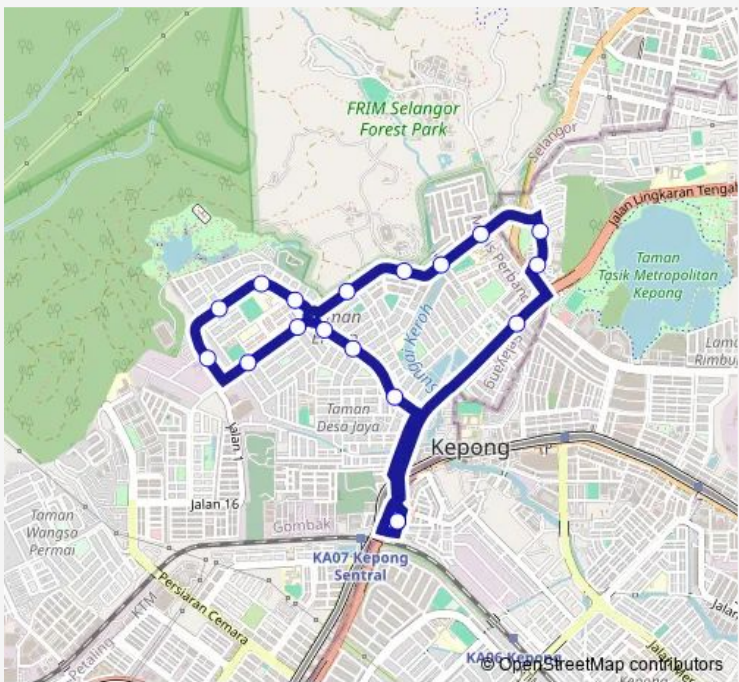

Bus T111

[Go to website](#)

**Direction**  
 MRT SRI Damansara Timur — MRT SRI Damansara Timur

18 stops

[Open route schedule](#)

- MRT SRI Damansara Timur
- BHP Desa Jaya
- Desa Jaya (Barat)
- Pusat Komuniti Taman Ehsan
- Komersial Taman Ehsan
- S.M.K. Taman Ehsan
- Perumahan Taman Ehsan JLN E3/1
- (M1) Kawasan Industri Taman Ehsan
- Padang Bola Taman Ehsan
- Pasar Moden Taman Ehsan
- Perumahan Taman Ehsan JLN E5/1
- Perumahan Taman Ehsan JLN E5/2 (Opp)
- KG Kepong Ulu
- SMK Kepong (Opp)
- Taman Warisan Frim
- Apartment Hijau Ria
- Flat Taman Indah Perdana
- MRT SRI Damansara Timur

Route schedule

MRT SRI Damansara Timur — MRT SRI Damansara Timur

Monday	06:00-23:30
Tuesday	06:00-23:30
Wednesday	06:00-23:30
Thursday	06:00-23:30
Friday	06:00-23:30
Saturday	06:00-23:30
Sunday	06:00-23:30

Route info

Direction: MRT SRI Damansara Timur

Stops: 18

Trip Duration: 0 hour 28 min

T111 Bus time schedules and route maps are available in an offline PDF at [busmaps.com](https://busmaps.com). Use the [busmaps.com](https://busmaps.com) website to see live bus times, train schedule or subway schedule, and step-by-step directions for all public transit in Kuala Lumpur