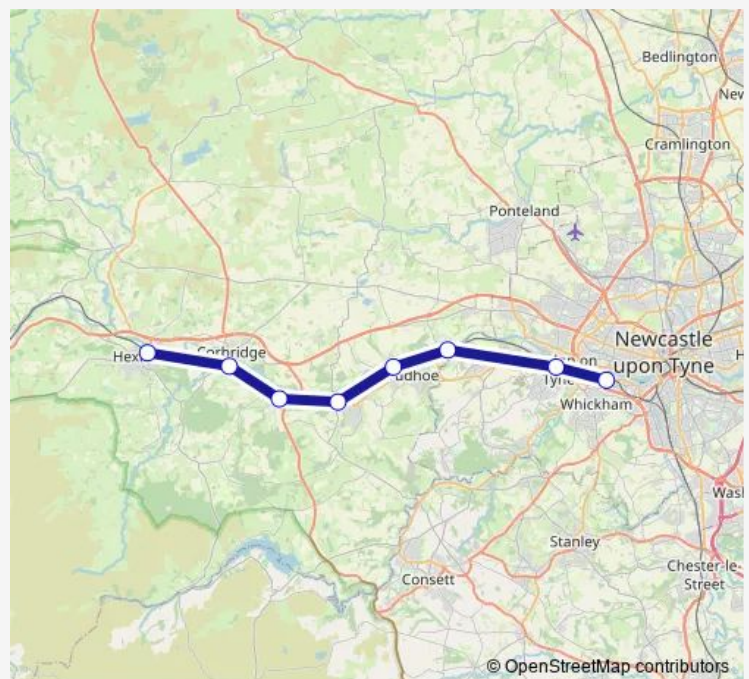

Riding Mill

Stocksfield

Prudhoe

Wylam

Blaydon

Metrocentre

Route schedule

Hexham — Metrocentre

Route info

Direction: Hexham

Stops: 8

Trip Duration: 1 hour 17 min

Nt:Hex->Mce Rail Replacement Bus Service time schedules and route maps are available in an offline PDF at busmaps.com. Use the busmaps.com website to see live bus times, train schedule or subway schedule, and step-by-step directions for all public transit in Horsley