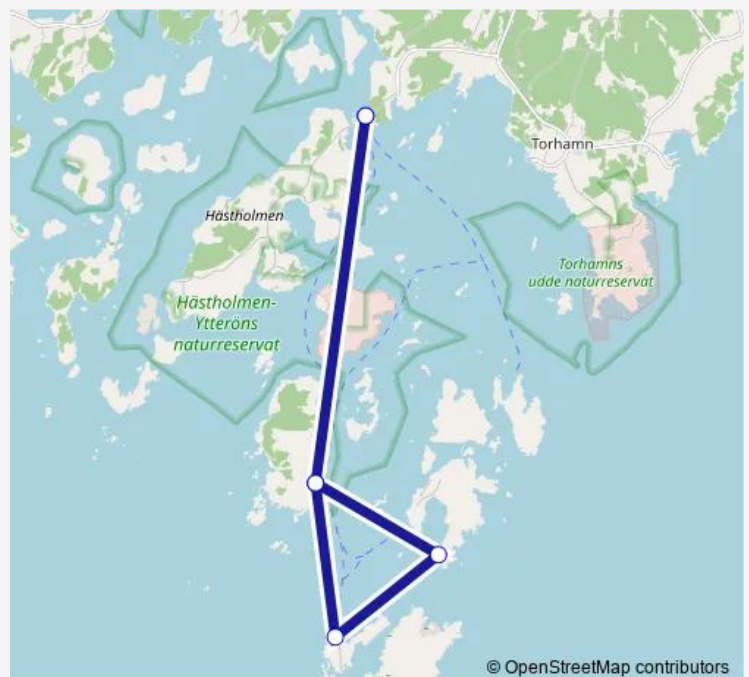

Ungskär brygga

Inlängan brygga

Yttre Park brygga

## Route schedule

Yttre Park brygga — Yttre Park brygga

Monday	07:00-15:15
Tuesday	07:00-15:15
Wednesday	07:00-15:15
Thursday	07:00-15:15
Friday	07:00-15:15
Saturday	09:00-15:15
Sunday	09:00-15:15

## Route info

Direction: Yttre Park brygga

Stops: 6

Trip Duration: 1 hour 30 min

■ 910

910 Ferry time schedules and route maps are available in an offline PDF at [busmaps.com](https://busmaps.com). Use the [busmaps.com](https://busmaps.com) website to see live bus times, train schedule or subway schedule, and step-by-step directions for all public transit in Karlskrona