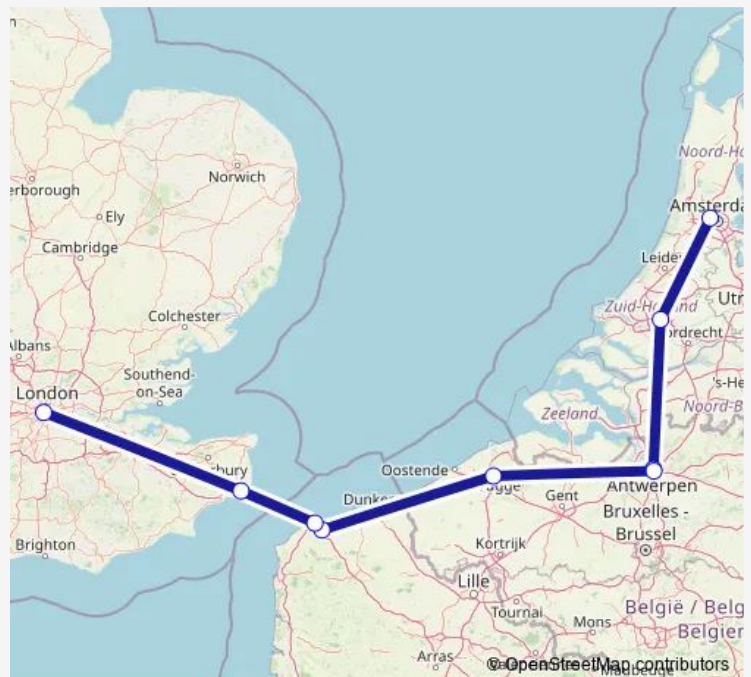

Rotterdam Central Station

Waypoint Antwerp Noorderplaats

Antwerp Rooseveltplaats (B5)

Bruges (Station Brugge)

C4T All4trucks (Pre UK Check)

Calais (Irish Ferries)

Dover Eastern Docks Ferry Terminal,Quay

Victoria Coach Station,->Ne

Route schedule

Amsterdam Sloterdijk — Victoria Coach Station,->Ne

Monday 19:15

Tuesday 19:15

Wednesday —

Thursday —

Friday —

Saturday 17:00

Sunday —

Route info

Direction: Amsterdam Sloterdijk

Stops: 9

Trip Duration: 12 hour 10 min

■ N814 — Victoria Coach Station, Belgravia-Amsterdam Sloterdijk, Lowestoft

Direction

Victoria Coach Station,->Ne — Amsterdam Sloterdijk

6 stops

[Open route schedule](#)

Victoria Coach Station,->Ne

Dover Eastern Docks Ferry Terminal,Quay

Calais (P&O Ferry)

Bruges (Station Brugge)

Rotterdam Central Station

Amsterdam Sloterdijk