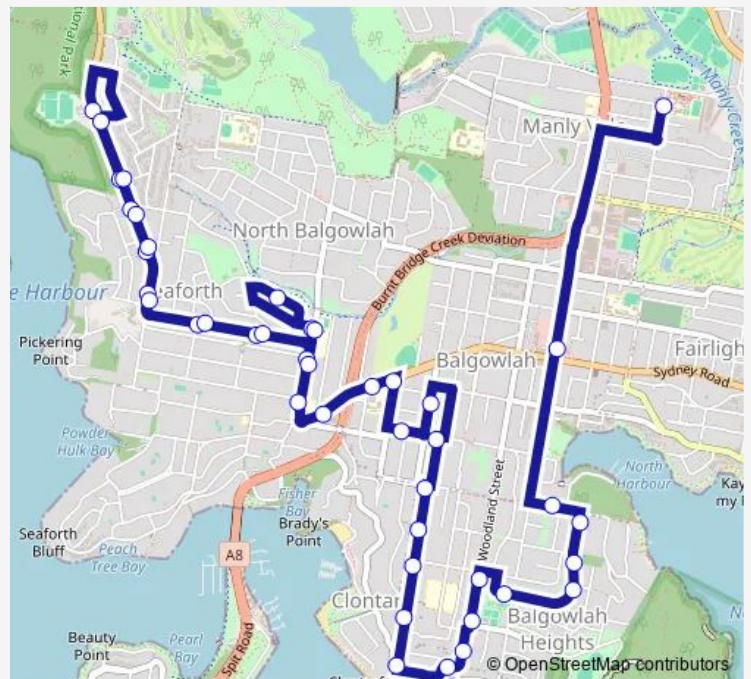

School Bus 610n Nbsc Mackellar Girls Campus to Seaforth Oval via Balgowlah Heights

[Go to website](#)

Direction

Nbsc Mackellar Girls, Quirk Rd, Stand B — Seaforth Public School, Frenchs Forest Rd

42 stops

[Open route schedule](#)

- Nbsc Mackellar Girls, Quirk Rd, Stand B
- Balgowlah Uniting Church, Condamine St
- New St Opp Nanbaree Reserve
- Curban St After New St East
- Curban St Opp Valley Rd
- Curban St At Concise St
- Bareena Park, Curban St
- Woodland St After Ernest St
- Woodland St At Bareena Dr
- Woodland St Before Alder St
- Alma St At Moore St
- Beatrice St Opp Moore St
- Beatrice St Before Gordon St
- Beatrice St Opp Ernest St
- Beatrice St At The Walk
- Beatrice St At New St
- Seaview St At Upper Beach St
- St Cecilia's Catholic Primary School, Wanganella St
- Upper Beach St At Kareema St
- Maretimo St At Sydney Rd

Route schedule

Nbsc Mackellar Girls, Quirk Rd, Stand B — Seaforth Public School, Frenchs Forest Rd

Monday	15:20
Tuesday	15:20
Wednesday	15:20
Thursday	15:20
Friday	15:20
Saturday	—
Sunday	—

Route info

Direction: Nbsc Mackellar Girls, Quirk Rd, Stand B

Stops: 42

Trip Duration: 0 hour 44 min

610n — Nbsc Mackellar Girls Campus to Seaforth Oval via Balgowlah Heights **BusMaps**

Sydney Rd At Coral St

Sydney Rd Opp Kempbridge Av

Frenchs Forest Rd At Ellery Pde