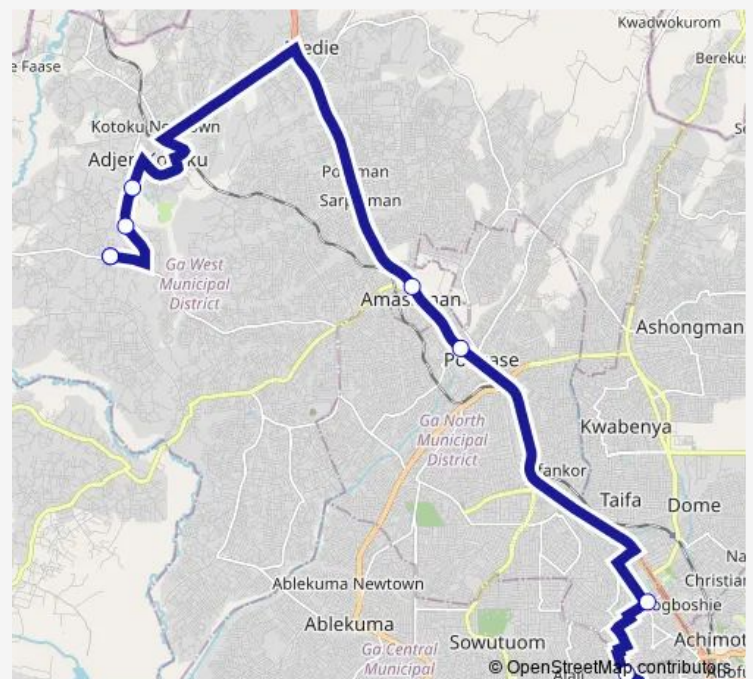

Bus 009B Adeiman to Abeka lapaz

[Go to website](#)

Direction

Terminal Adeiman — Terminal Abeka lapaz

9 stops

[Open route schedule](#)

Terminal Adeiman

Passengers on Board

Donu Station

Donu Container

Amasaman

Pokuase ACP Junction

Mile 7 021

High Tension

Terminal Abeka lapaz

Route schedule

Terminal Adeiman — Terminal Abeka lapaz

Monday	15:40
Tuesday	15:40
Wednesday	15:40
Thursday	15:40
Friday	15:40
Saturday	15:40
Sunday	15:40

Route info

Direction: Terminal Adeiman

Stops: 9

Trip Duration: 1 hour 10 min

009B — Adeiman to Abeka lapaz

009B Bus time schedules and route maps are available in an offline PDF at busmaps.com. Use the busmaps.com website to see live bus times, train schedule or subway schedule, and step-by-step directions for all public transit in Accra