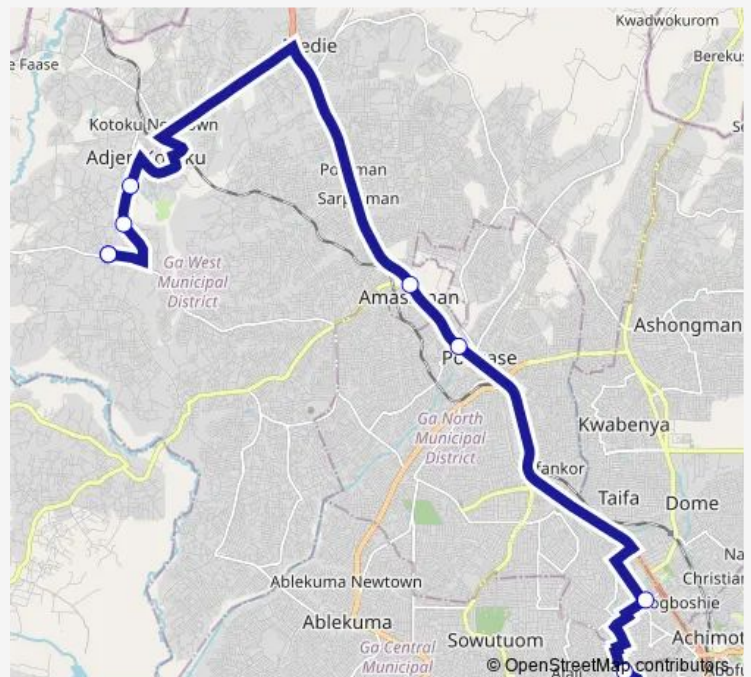

Bus 009b Adeiman to Abeka lapaz

[Go to website](#)

Direction

Terminal Adeiman — Terminal Abeka lapaz

9 stops

[Open route schedule](#)

Terminal Adeiman

Passengers on Board

Donu Station

Donu Container

Amasaman

Pokuase ACP Junction

Mile 7 021

High Tension

Terminal Abeka lapaz

Route schedule

Terminal Adeiman — Terminal Abeka lapaz

Monday 15:40

Tuesday 15:40

Wednesday 15:40

Thursday 15:40

Friday 15:40

Saturday 15:40

Sunday 15:40

Route info

Direction: Terminal Adeiman

Stops: 9

Trip Duration: 1 hour 10 min

009b — Adeiman to Abeka lapaz

009b Bus time schedules and route maps are available in an offline PDF at busmaps.com. Use the busmaps.com website to see live bus times, train schedule or subway schedule, and step-by-step directions for all public transit in Accra