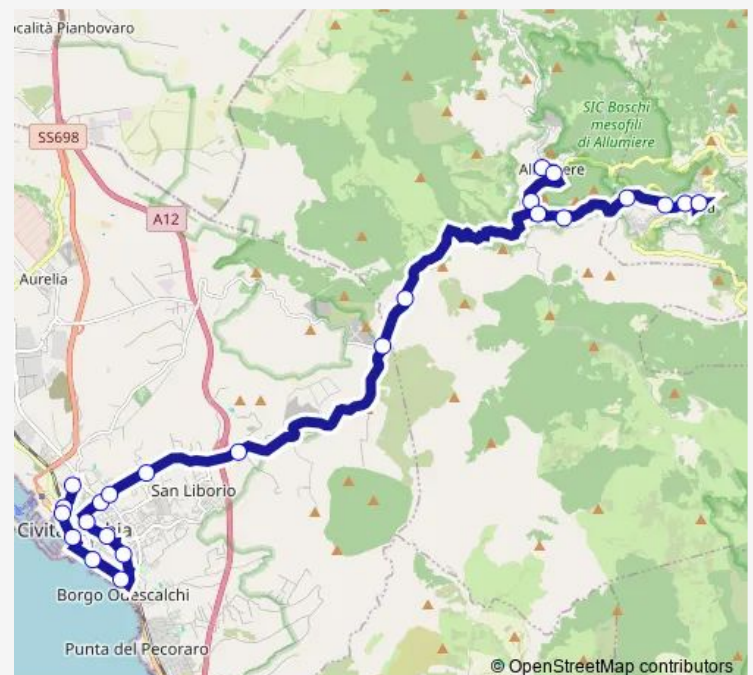

Sunday

—

Route info

Direction: Civitavecchia | Deposito # f230

Stops: 24

Trip Duration: 1 hour 0 min

Tolfa | Via Pacifica Via Faggi # f289

Tolfa | Viale Italia Via Caro # f252

Tolfa | Viale Italia Via Togliatti # f253

Tolfa | piazza Vittorio Veneto # f254

Bus time schedules and route maps are available in an offline PDF at busmaps.com. Use the busmaps.com website to see live bus times, train schedule or subway schedule, and step-by-step directions for all public transit in Civitavecchia