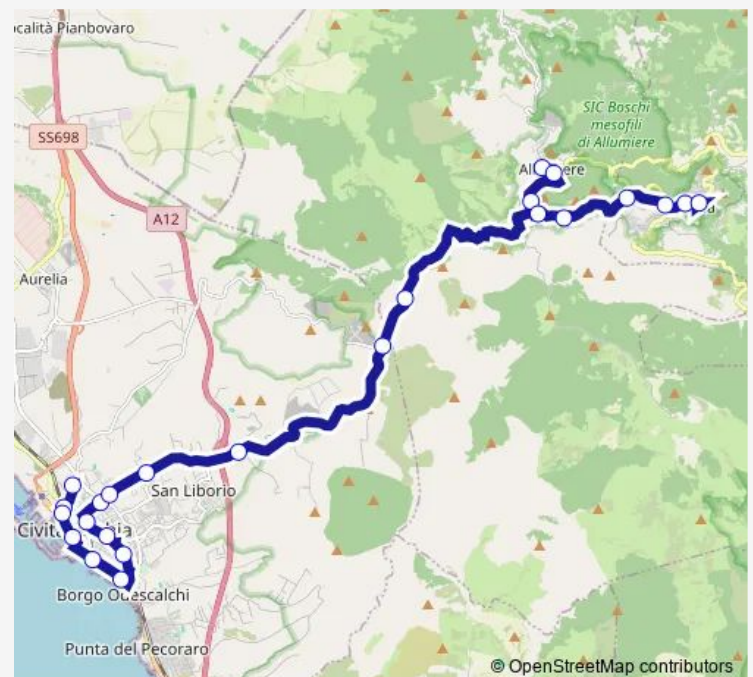

Allumiere | Via Repubblica (La Bianca) # f287

LA Bianca # 3465

Tolfa | Via Pacifica Via Faggi # f289

Route schedule

Civitavecchia | Deposito # f230 — Tolfa | piazza Vittorio Veneto # f254

Monday —

Tuesday —

Wednesday —

Thursday —

Friday —

Saturday 10:55

Sunday —

Route info

Direction: Civitavecchia | Deposito # f230

Stops: 24

Trip Duration: 1 hour 0 min

Civitavecchia - Tolfa # Cv616d

Tolfa | Viale Italia Via Caro # f252

Tolfa | Viale Italia Via Togliatti # f253

Tolfa | piazza Vittorio Veneto # f254

Bus time schedules and route maps are available in an offline PDF at busmaps.com. Use the busmaps.com website to see live bus times, train schedule or subway schedule, and step-by-step directions for all public transit in Civitavecchia