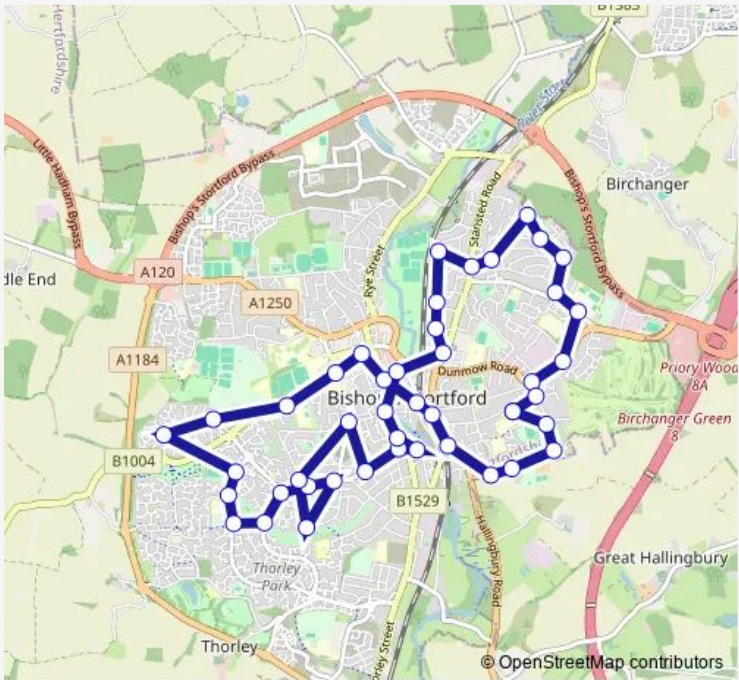

Bus Stortford Shuttle Bishops Stortford : H&E Hospital Via Bishop's Stortford (Circular)

[Go to website](#)

Direction
 Herts & Essex Hospital Grounds — Herts & Essex Hospital Grounds
 45 stops
[Open route schedule](#)

- Herts & Essex Hospital Grounds
- Highfield Avenue
- Linkside Road
- Sports Club
- Dimsdale Crescent
- Pryors Close
- The Three Tuns PH
- Interchange
- Potter Street
- Church Street Surgery
- St Catherine's Court
- Wentworth Drive
- Kestrel Gardens
- Clover Avenue
- The Barons
- Penningtons
- Sainsbury's
- The Thorley Centre
- Bus Link
- Queens Crescent

Route info
 Direction: Herts & Essex Hospital Grounds
 Stops: 45
 Trip Duration: 0 hour 56 min

■ Stortford Shuttle — Bishops Stortford : H&E Hospital Via Bishop's Stortford (Circular) **BusMaps**

Cox's Gardens