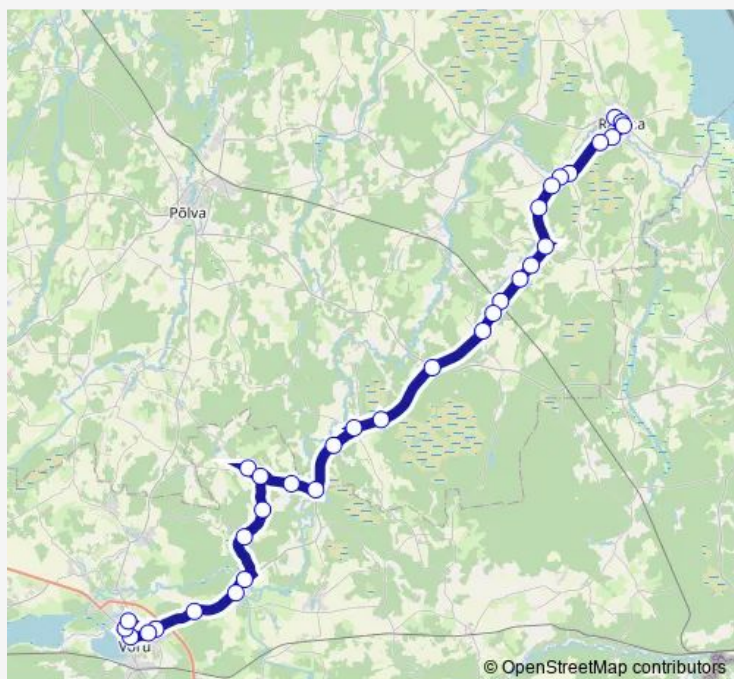

Thursday —

Friday —

Saturday —

Sunday —

Route info

Direction: Rápina bussijaam

Stops: 33

Trip Duration: 1 hour 5 min