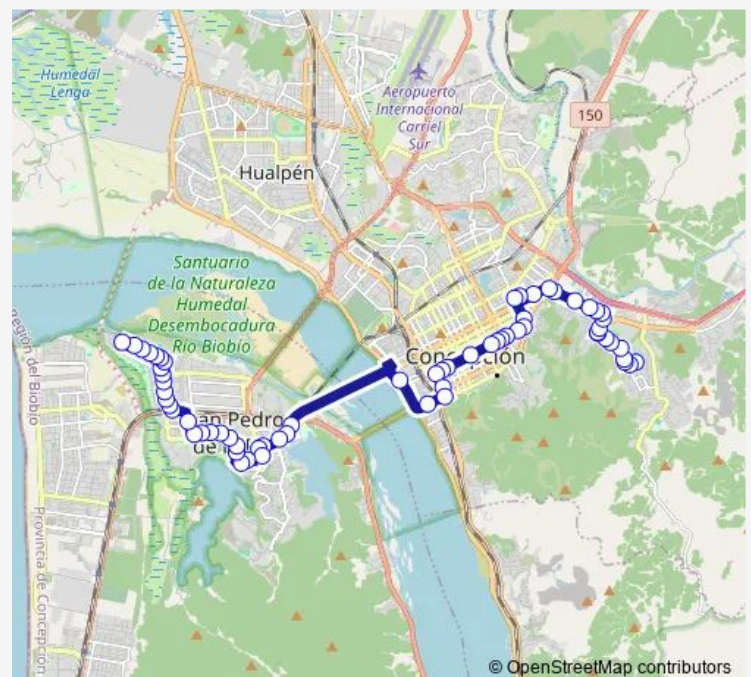

### Route schedule

Calle Dos - Pje Seis — Terminal Candelaria

Monday 06:00-23:30

Tuesday 06:00-23:30

Wednesday 06:00-23:30

Thursday 06:00-23:30

Friday 06:00-23:30

Saturday 06:00-23:30

### Route info

Direction: Calle Dos - Pje Seis

Stops: 65

Trip Duration: 0 hour 43 min

24F — Candelaria

BusMaps

Roosevelt - Bdo O'Higgins

Bdo O'Higgins - Galvarino