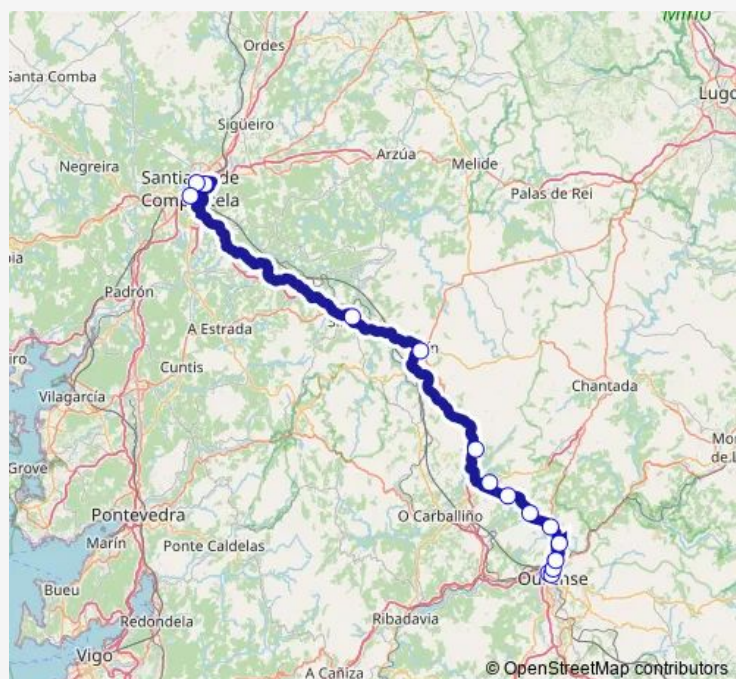

Tuesday 05:35

Wednesday 05:35

Thursday —

Friday 05:35

Saturday —

Sunday —

Route info

Direction: Ourense E.I.

Stops: 15

Trip Duration: 1 hour 47 min

■ XG817027 — Santiago-Silleda-Lalín-Cea-Ourense E.I. por Ag53 (X)

Direction

Santiago E.I. — Ourense E.I.

15 stops

[Open route schedule](#)

Santiago E.I.