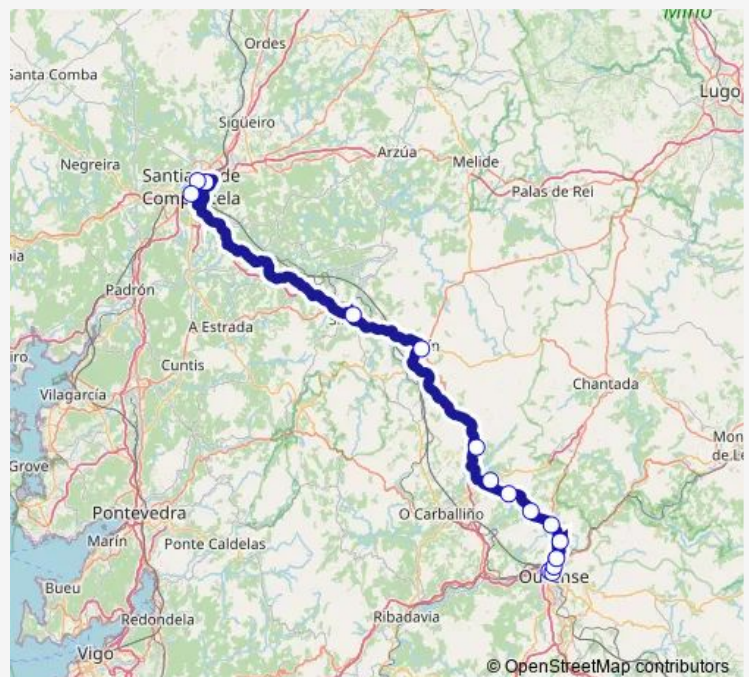

Tuesday 05:35

Wednesday 05:35

Thursday 05:35

Friday 05:35

Saturday —

Sunday —

Route info

Direction: Ourense E.I.

Stops: 15

Trip Duration: 1 hour 47 min

■ Xg817027 — Santiago-Silleda-Lalín-Cea-Ourense E.I. por Ag53 (X)

Direction

Santiago E.I. — Ourense E.I.

15 stops

[Open route schedule](#)

Santiago E.I.

Monday 15:15

Tuesday 15:15

Wednesday 15:15

Thursday 15:15

Friday 15:15

Saturday —

Sunday —

Route info