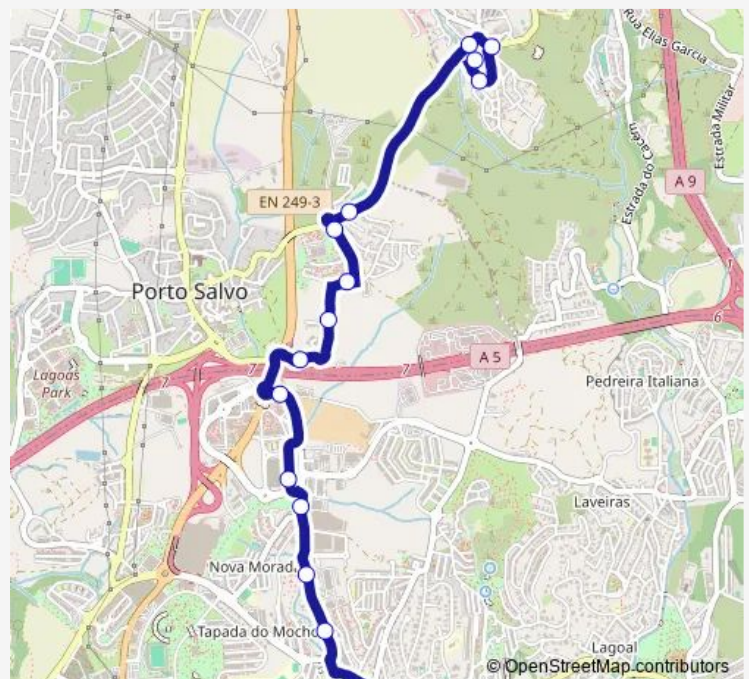

Thursday 05:35

Friday 05:35

Saturday —

Sunday —

Route info

Direction: Leceia (Rotunda Idade Cobre)

Stops: 12

Trip Duration: 0 hour 10 min

Thursday 07:20-19:25

Friday 07:20-19:25

Saturday 06:20-19:25

Sunday 07:20-19:25

Route info

Direction: Leceia (Sociedade)

Stops: 15

Trip Duration: 0 hour 10 min