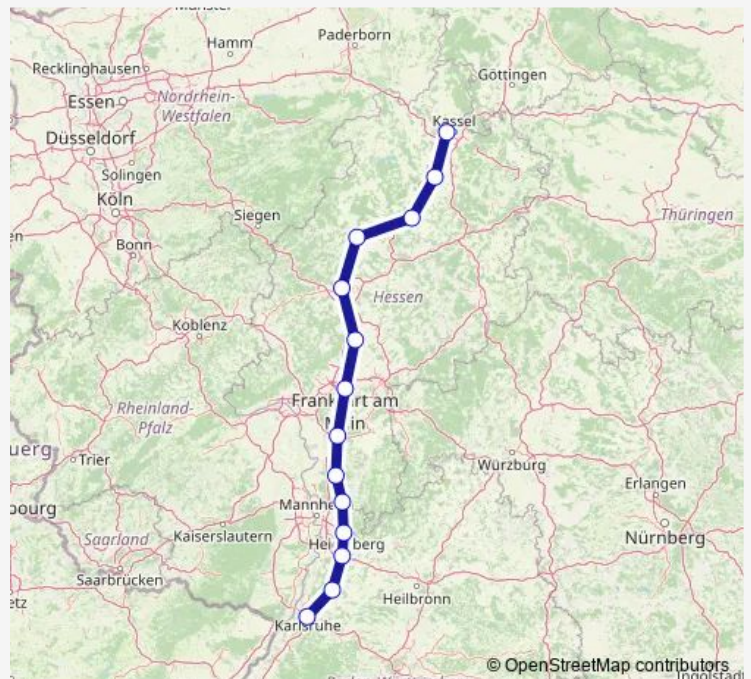

Gießen

Friedberg(Hess)

Frankfurt(Main)Süd

Darmstadt Hbf

Bensheim

Weinheim(Bergstr)Hbf

Heidelberg Hbf

Wiesloch-Walldorf

Bruchsal

Karlsruhe Hbf

### Route schedule

Kassel-Wilhelmshöhe — Karlsruhe Hbf

Monday —

Tuesday —

Wednesday —

Thursday —

Friday —

Saturday 11:03

### Route info

Direction: Kassel-Wilhelmshöhe

Stops: 14

Trip Duration: 3 hour 47 min

ICE 1567

ICE 1567 Rail time schedules and route maps are available in an offline PDF at [busmaps.com](https://busmaps.com). Use the [busmaps.com](https://busmaps.com) website to see live bus times, train schedule or subway schedule, and step-by-step directions for all public transit in Giessen