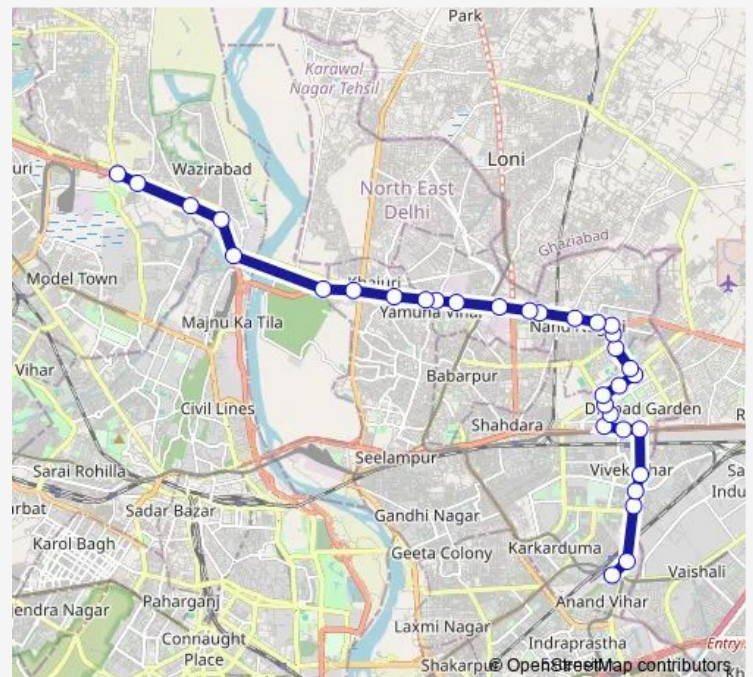

Bus 165aup

[Go to website](#)

Direction

Anand Vihar Isbt Terminal — Burari Crossing

33 stops

[Open route schedule](#)

Anand Vihar Isbt Terminal

Anand Vihar Isbt Main Road

Nand Nagri Depot

Ashok Nagar / Meet Nagar

MIG Flates Loni Road

Route schedule

Anand Vihar Isbt Terminal — Burari Crossing

Monday 04:48-20:44

Tuesday 04:48-20:44

Wednesday 04:48-20:44

Thursday 04:48-20:44

Friday 04:48-20:44

Saturday 04:48-20:44

Sunday 04:48-20:44

Route info

Direction: Anand Vihar Isbt Terminal

Stops: 33

Trip Duration: 1 hour 17 min

Wazirabad Crossing GT Road

Gopal Pur / Jagat Pur Crossing

Gandhi Vihar

CV Raman Iti

Burari Crossing

165aup Bus time schedules and route maps are available in an offline PDF at busmaps.com. Use the busmaps.com website to see live bus times, train schedule or subway schedule, and step-by-step directions for all public transit in Delhi