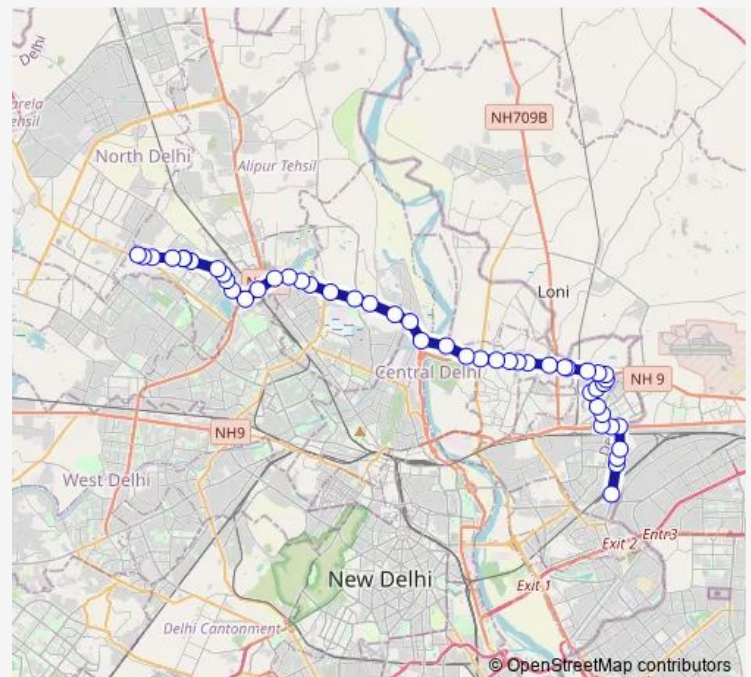

B R Ambedkar College (Loni Road Xing)

C 4 Yamuna Vihar

Yamuna Vihar Brijpuri

Route schedule

Anand Vihar Isbt Terminal — Shahbad Dairy

Monday 05:18-21:00

Tuesday 05:18-21:00

Wednesday 05:18-21:00

Thursday 05:18-21:00

Friday 05:18-21:00

Saturday 05:18-21:00

Sunday 05:18-21:00

Route info

Direction: Anand Vihar Isbt Terminal

Stops: 49

Trip Duration: 2 hour 0 min

165aup

B-Block Yamuna Vihar

Bhajanpura

Khajuri

Rajeev Nagar (Signature Bridge)

Gurudwara Nanak Sar

Wazirabad Crossing

Gopal Pur / Jagat Pur Crossing

Friday 08:24-23:05

Saturday 08:24-23:05

Sunday 08:24-23:05

Route info

Direction: Anand Vihar Isbt Terminal

Stops: 49

Trip Duration: 2 hour 0 min

Gurudwara Nanak Sar