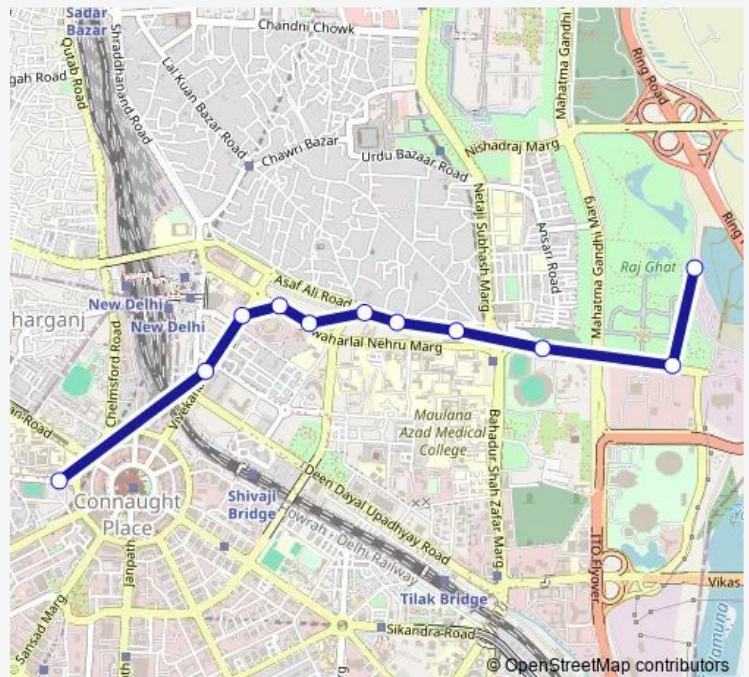

Bus 331Inkstlup

[Go to website](#)

Direction

Shivaji Stadium Terminal — Rajghat Cluster Depot

11 stops

[Open route schedule](#)

Shivaji Stadium Terminal

Shivaji Park

Vivekanand Marg / Minto Road

JLN Marg

Zakir Husain College

Turkman Gate / G B Pant Hosipatal

Delite Cinema

Delhi Gate

Delhi Gate / Ambedkar Stadium Terminal

Rajghat Gandhi Darshan

Rajghat Cluster Depot

Route schedule

Shivaji Stadium Terminal — Rajghat Cluster Depot

Monday 05:26-17:42

Tuesday 05:26-17:42

Wednesday 05:26-17:42

Thursday 05:26-17:42

Friday 05:26-17:42

Saturday 05:26-17:42

Sunday 05:26-17:42

Route info

Direction: Shivaji Stadium Terminal

Stops: 11

Trip Duration: 0 hour 18 min

331Inkstlup Bus time schedules and route maps are available in an offline PDF at busmaps.com. Use the busmaps.com website to see live bus times, train schedule or subway schedule, and step-by-step directions for all public transit in Delhi