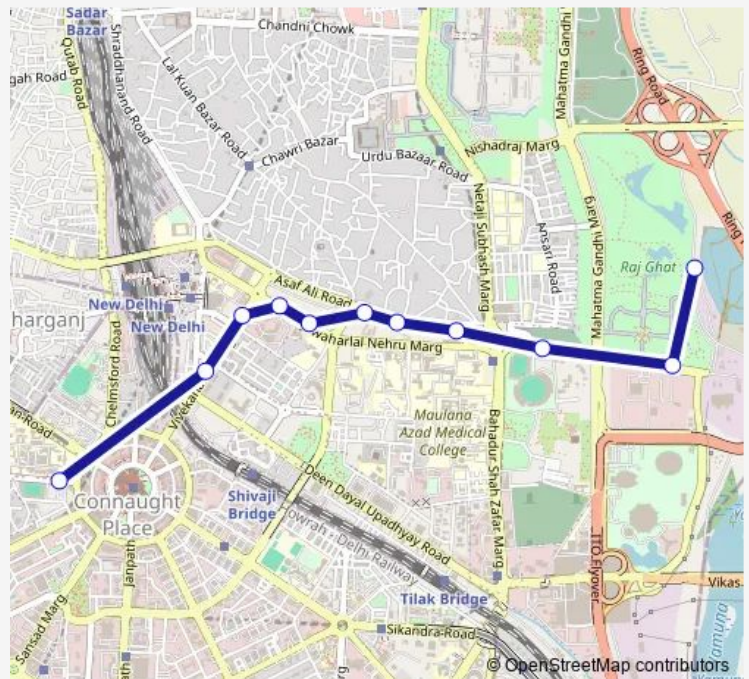

### Direction

Shivaji Stadium Terminal — Rajghat Cluster Depot

11 stops

[Open route schedule](#)

Shivaji Stadium Terminal

Shivaji Park

Vivekanand Marg / Minto Road

JLN Marg

Zakir Husain College

Turkman Gate / G B Pant Hosipatal

Delite Cinema

Delhi Gate

Delhi Gate / Ambedkar Stadium Terminal

Rajghat Gandhi Darshan

Rajghat Cluster Depot

### Route schedule

Shivaji Stadium Terminal — Rajghat Cluster Depot

Monday 05:26-17:42

Tuesday 05:26-17:42

Wednesday 05:26-17:42

Thursday 05:26-17:42

Friday 05:26-17:42

Saturday 05:26-17:42

### Route info

Direction: Shivaji Stadium Terminal

Stops: 11

Trip Duration: 0 hour 18 min

331Inkstlup Bus time schedules and route maps are available in an offline PDF at busmaps.com. Use the busmaps.com website to see live bus times, train schedule or subway schedule, and step-by-step directions for all public transit in Delhi