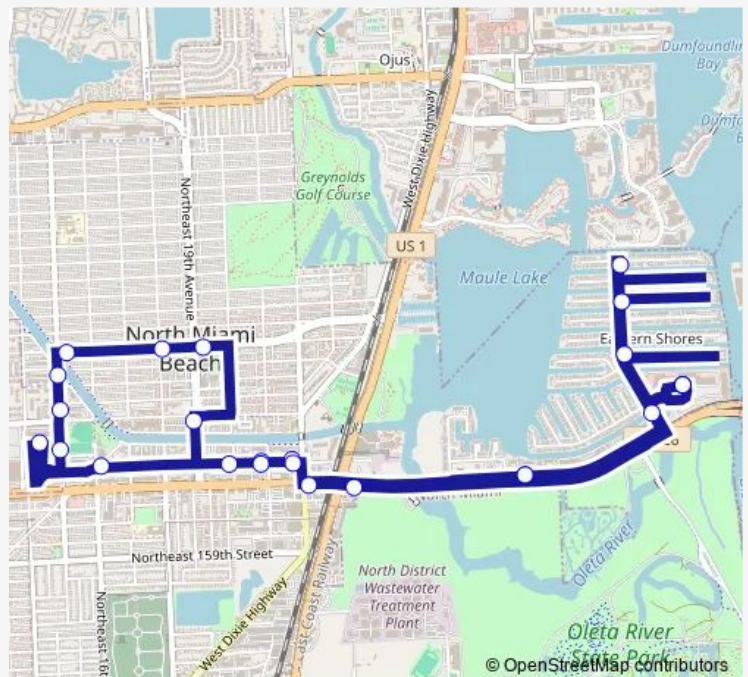

Direction

INTRACOASTAL MALL — INTRACOASTAL MALL

26 stops

[Open route schedule](#)

INTRACOASTAL MALL

NE 35 AV & NE 166 ST

NE 35 AV@NE 169 ST

NE 35 AV & NE 170 ST

INLAND TOWER

Route schedule

INTRACOASTAL MALL — INTRACOASTAL MALL

Monday 07:30-17:55

Tuesday 07:30-17:55

Wednesday 07:30-17:55

Thursday 07:30-17:55

Friday 07:30-17:55

Saturday 07:30-17:55

Sunday —

Route info

Direction: INTRACOASTAL MALL

Stops: 26

Trip Duration: 1 hour 23 min

NMBEACA — City of North Miami Beach A-Line

LAURENZOS MARKET

NE 163 ST & NE 22 AV

NE 163 ST & Biscayne Blvd

STRATFORD

INTRACOASTAL MALL

NMBEACA Bus time schedules and route maps are available in an offline PDF at busmaps.com. Use the busmaps.com website to see live bus times, train schedule or subway schedule, and step-by-step directions for all public transit in North Miami Beach