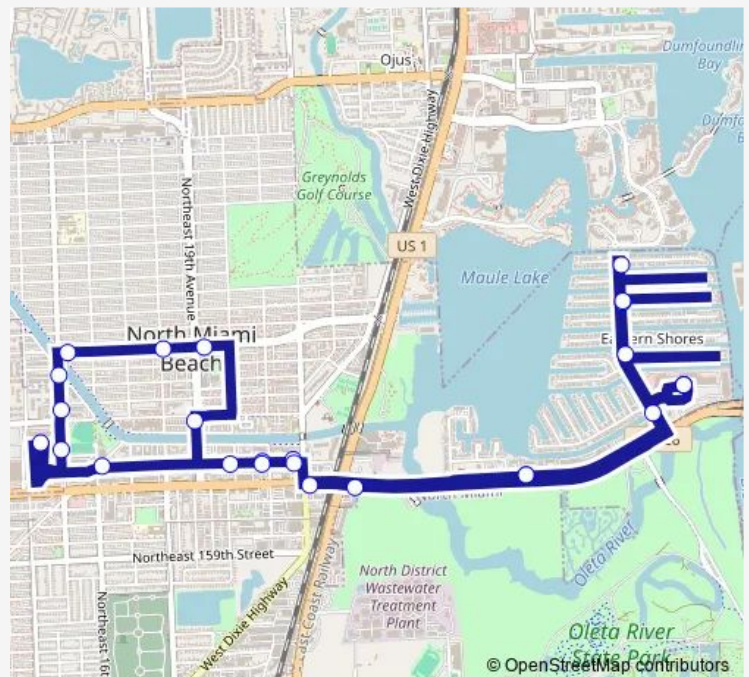

**Direction**

Intracoastal Mall — Intracoastal Mall

25 stops

[Open route schedule](#)

Intracoastal Mall

NE 35 AV & NE 166 St

NE 35 AV & NE 170 St

NE 35 Av@Ne 171 St

Laurenzos Market

Route schedule

Intracoastal Mall — Intracoastal Mall

Monday 07:30-17:55

Tuesday 07:30-17:55

Wednesday 07:30-17:55

Thursday 07:30-17:55

Friday 07:30-17:55

Saturday 07:30-17:55

Sunday —

Route info

Direction: Intracoastal Mall

Stops: 25

Trip Duration: 1 hour 23 min

Nmbeaca — City of North Miami Beach A-Line

NE 163 ST & NE 22 Av

NE 163 ST & Biscayne Blvd

Stratford

Intracoastal Mall

Nmbeaca Bus time schedules and route maps are available in an offline PDF at [busmaps.com](https://busmaps.com). Use the [busmaps.com](https://busmaps.com) website to see live bus times, train schedule or subway schedule, and step-by-step directions for all public transit in North Miami Beach