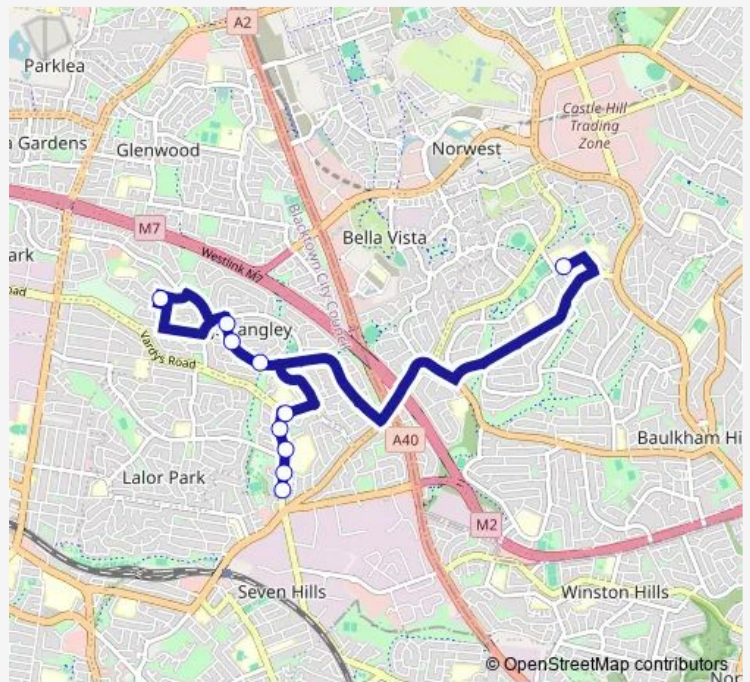

School Bus 8525 Crestwood HS to Seven Hills via Kings Langle

[Go to website](#)

Direction
 Crestwood High School, Chapel Lane — Johnson Av Opp Pineleigh Rd

10 stops

[Open route schedule](#)

- Crestwood High School, Chapel Lane
- Keppel St After Isaac Smith Pde (Hail And Ride)
- Joseph Banks Dr Opp Marton Cres
- Joseph Banks Dr At Pickersgill St
- Pearce Reserve, Joseph Banks Dr
- Botany Bvd Before Johnson Av
- Johnson Av Opp Lowry Rd
- Seven Hills High School, Johnson Av
- Johnson Av Before Adina St
- Johnson Av Opp Pineleigh Rd

Route schedule
 Crestwood High School, Chapel Lane — Johnson Av Opp Pineleigh Rd

Monday	15:15
Tuesday	15:15
Wednesday	15:15
Thursday	15:15
Friday	15:15
Saturday	—
Sunday	—

Route info

Direction: Crestwood High School, Chapel Lane

Stops: 10

Trip Duration: 0 hour 31 min

8525 School Bus time schedules and route maps are available in an offline PDF at busmaps.com. Use the busmaps.com website to see live bus times, train schedule or subway schedule, and step-by-step directions for all public transit in Parramatta