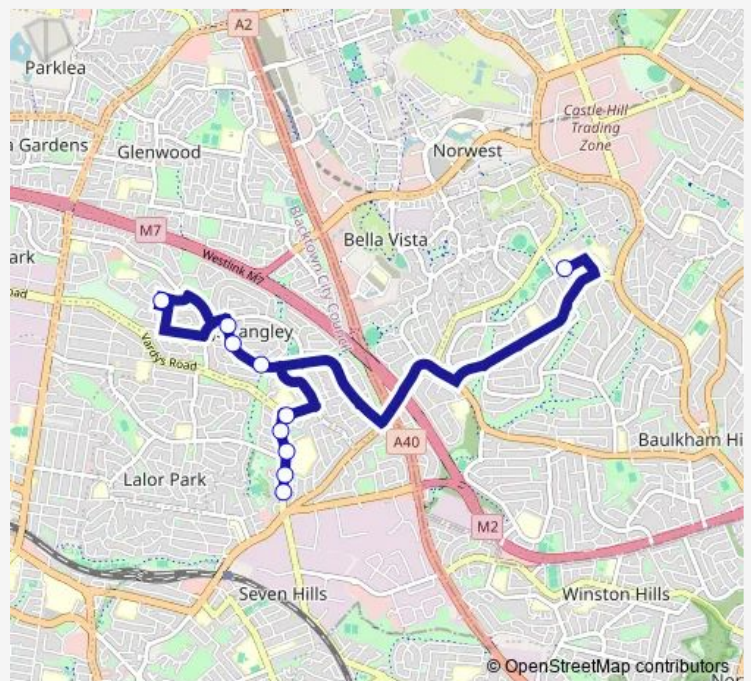

Keppel St After Isaac Smith Pde (Hail And Ride)

Joseph Banks Dr Opp Marton Cres

Joseph Banks Dr At Pickersgill St

Pearce Reserve, Joseph Banks Dr

Botany Bvd Before Johnson Av

Johnson Av Opp Lowry Rd

Seven Hills High School, Johnson Av

Johnson Av Before Adina St

Johnson Av Opp Pineleigh Rd

Route schedule

Crestwood High School, Chapel Lane — Johnson Av Opp Pineleigh Rd

Monday 15:15

Tuesday 15:15

Wednesday 15:15

Thursday 15:15

Friday 15:15

Saturday —

Sunday —

Route info

Direction: Crestwood High School, Chapel Lane

Stops: 10

Trip Duration: 0 hour 31 min

8525 School Bus time schedules and route maps are available in an offline PDF at busmaps.com. Use the busmaps.com website to see live bus times, train schedule or subway schedule, and step-by-step directions for all public transit in Parramatta