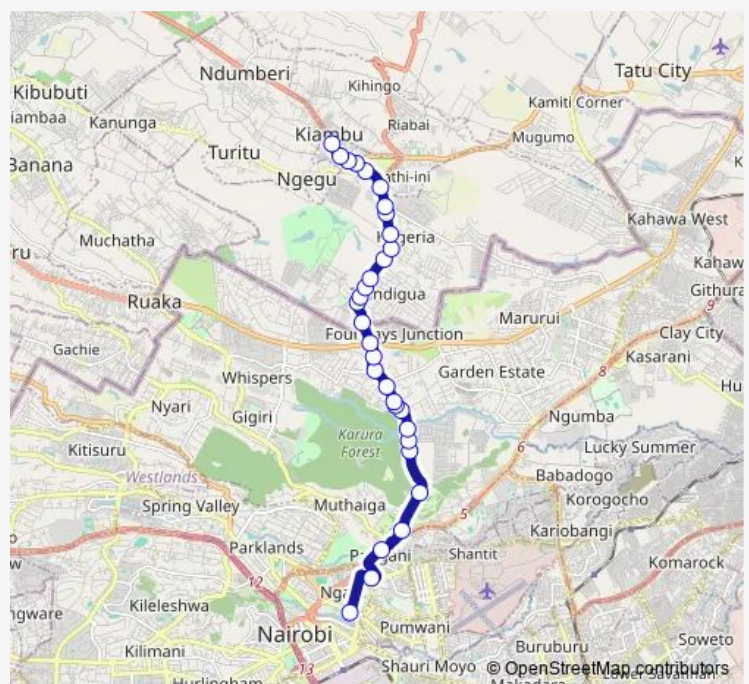

Ridgeway Springs

Jikoni's

Wanderjoy

Route schedule

Kiambu Hospital — Equity Ngara

Monday 06:00

Tuesday 06:00

Wednesday 06:00

Thursday 06:00

Friday 06:00

Saturday 06:00

Sunday 06:00

Route info

Direction: Kiambu Hospital

Stops: 30

Trip Duration: 0 hour 38 min

100A — Ngara-Pangani-Muthaiga Roundabout-Kiambu Road-Kiambu Institute-Kiambu Hospital

JCL Motors

Rock City

Shark's Palace

KFS/Cid

Muthaiga Golf Club Stage

Shell/Pangani Footbridge

Guru Nanak

Route info

Direction: Equity Ngara

Stops: 31

Trip Duration: 0 hour 40 min

Ruui/Kirigiti

Kwa DO/Kiambu-Limuru Junction

Junction/Kiambu Police/Kwa Do

KCB Kiambu