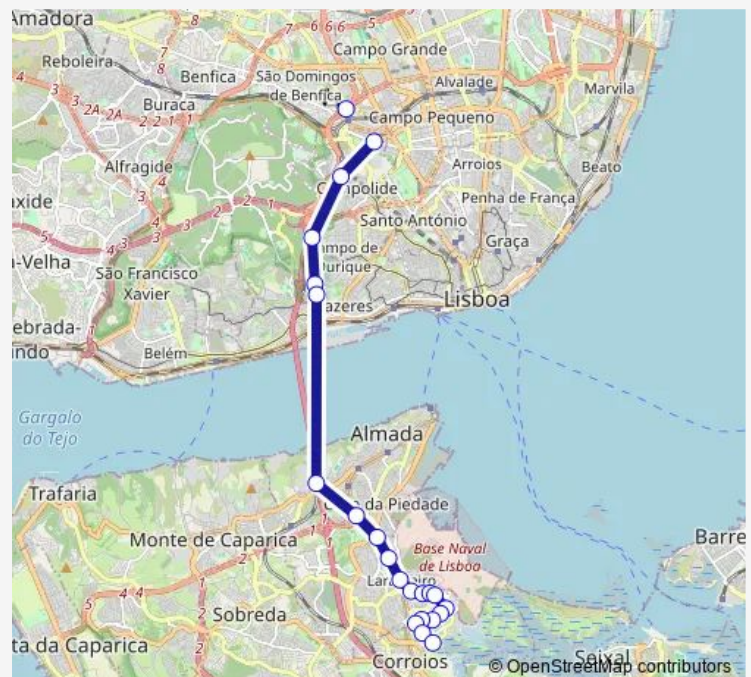

Wednesday 07:15-23:10

Thursday 07:15-23:10

Friday 07:15-23:10

Saturday 08:10-21:10

Sunday 08:10-21:10

Route info

Direction: Lisboa (Terminal Sete Rios)

Stops: 22

Trip Duration: 0 hour 45 min

162 - Lisboa (Sete Rios) - Qta do Brasileiro

Bus time schedules and route maps are available in an offline PDF at busmaps.com. Use the busmaps.com website to see live bus times, train schedule or subway schedule, and step-by-step directions for all public transit in Almada