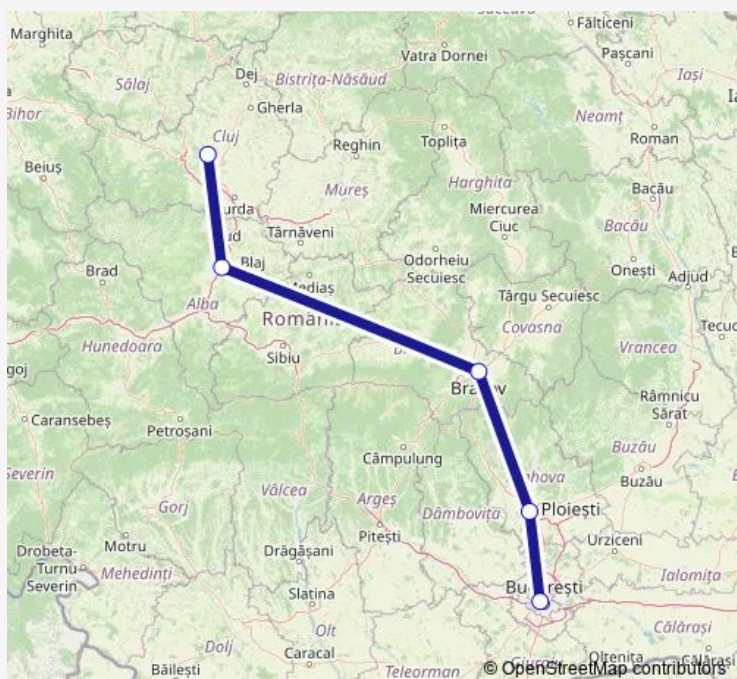

Rail IC: Cluj Napoca - București Nord Gr.A IC: Cluj Napoca - Teiuș - Brașov - Ploiești Vest - București Nord Gr.A

[Go to website](#)

Direction

Cluj Napoca — București Nord Gr.A

5 stops

[Open route schedule](#)

Cluj Napoca

Teiuș

Brașov

Ploiești Vest

București Nord Gr.A

Route schedule

Cluj Napoca — București Nord Gr.A

Monday	08:16
Tuesday	08:16
Wednesday	08:16
Thursday	08:16
Friday	08:16
Saturday	08:16
Sunday	08:16

Route info

Direction: Cluj Napoca

Stops: 5

Trip Duration: 8 hour 49 min

■ IC: Cluj Napoca - București Nord Gr.A — IC: Cluj Napoca - Teiuș - Brașov - Ploiești Vest - București Nord...

IC: Cluj Napoca - București Nord Gr.A Rail time schedules and route maps are available in an offline PDF at busmaps.com. Use the busmaps.com website to see live bus times, train schedule or subway schedule, and step-by-step directions for all public transit in Teius