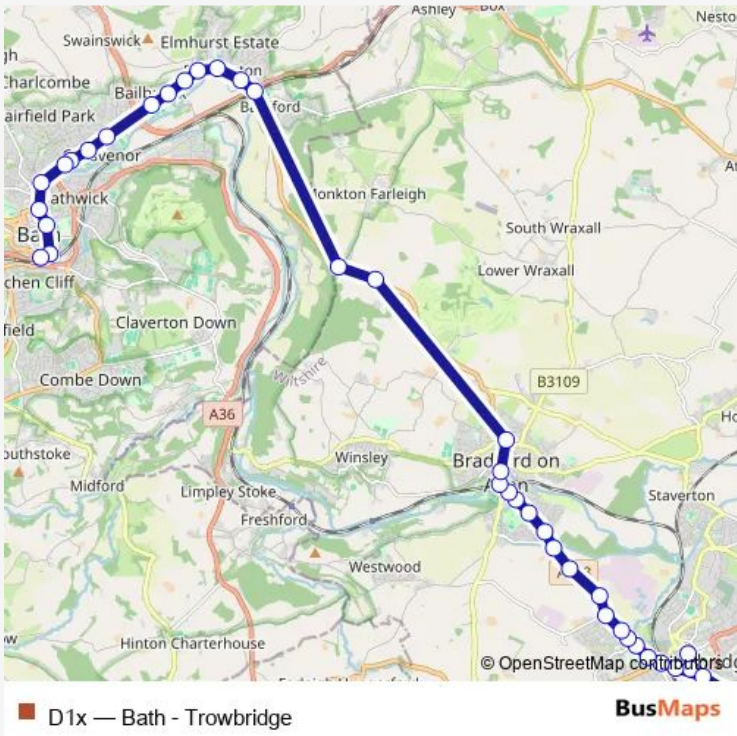

Bus D1x Bath - Trowbridge

[Go to website](#)

Direction
 Town Hall — Bus Station
 38 stops
[Open route schedule](#)

- Town Hall
- Cradle Bridge
- Tesco
- County Hall
- Trinity Church
- Westbourne Gardens
- Trowle Bridge
- Cock Hill
- Oak Tree Close
- Trowle Common
- Ivy Cottages
- Widbrook Farm
- Canal Bridge
- Moulton Drive
- St Laurence Road
- Post Office
- Regents Place
- Railway Bridge
- Town Bridge
- Christchurch
- Fox and Hounds

Route schedule
 Town Hall — Bus Station

Monday	00:03-20:56
Tuesday	00:03-20:56
Wednesday	00:03-20:56
Thursday	00:03-20:56
Friday	00:03-20:56
Saturday	00:11-21:02
Sunday	—

Route info
 Direction: Town Hall
 Stops: 38
 Trip Duration: 0 hour 44 min

Thursday 05:17-18:30

Friday 05:17-18:30

Saturday 05:45-18:25

Sunday 07:30

Route info

Direction: Bus Station

Stops: 45

Trip Duration: 0 hour 44 min