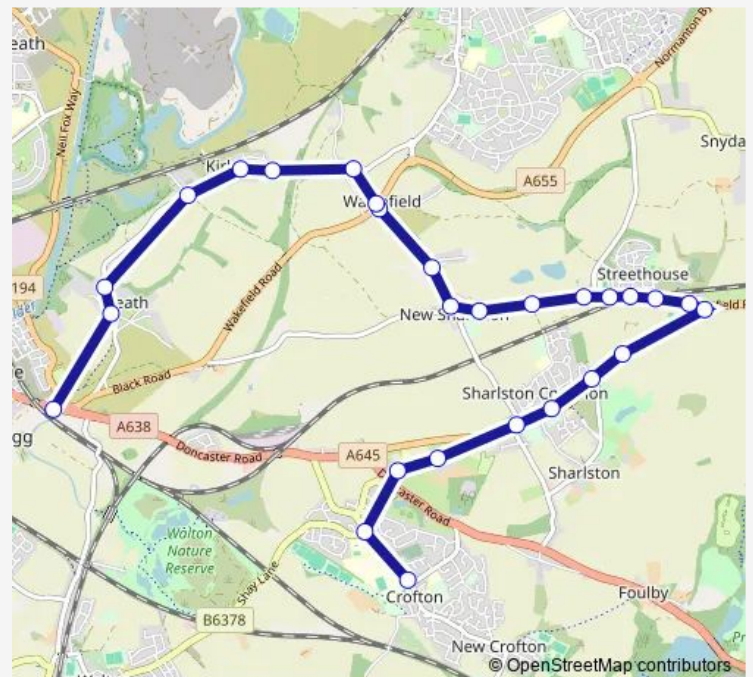

Streethouse Station

George Street

Streethouse School

Gin Lane

Hammer Lane

Colliery Street

Crossley Street

Long Row

Warmfield Common

Warmfield Meter

Warmfield Lane Boundary Ln

Route schedule

Crofton Academy — Doncaster Road Junction

Monday 15:15

Tuesday 15:15

Wednesday 15:15

Thursday 15:15

Friday 15:15

Saturday —

Sunday —

Route info

Direction: Crofton Academy

Stops: 27

Trip Duration: 0 hour 25 min

CA1 — Heath - Crofton High School

Kirkthorpe Lane Park Ave

Kirkthorpe Lane Church Ave

Kirkthorpe Lane Half Moon Ln

Kirkthorpe Lane Heath Hall

Kirkthorpe Ln Almshouse Lane

Doncaster Road Junction

Direction