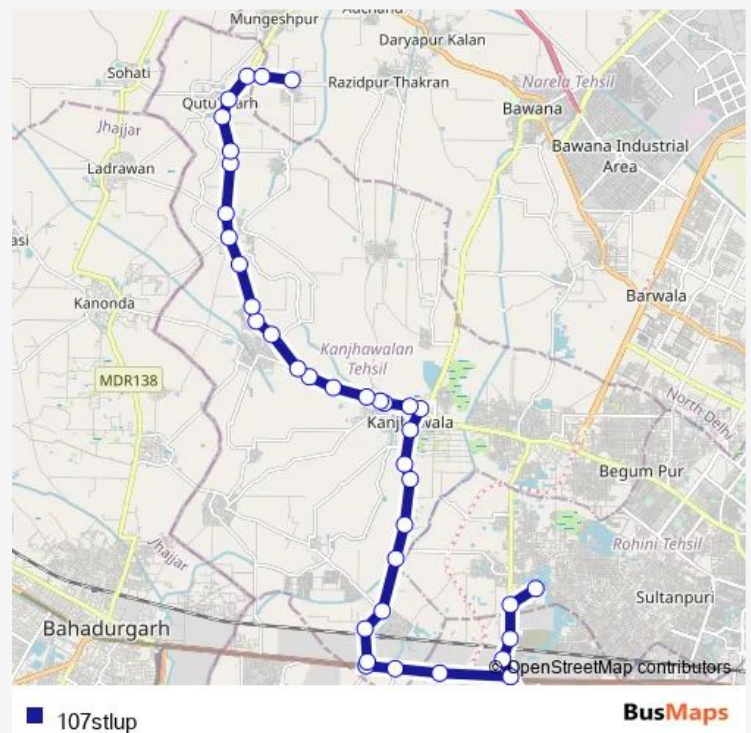

Ladpur School

Ladpur Village

Rajendra Lakra Public School

Route schedule

Rani Khera Depot I — Katewara Village

Monday 04:59-16:46

Tuesday 04:59-16:46

Wednesday 04:59-16:46

Thursday 04:59-16:46

Friday 04:59-16:46

Saturday 04:59-16:46

Sunday 04:59-16:46

Route info

Direction: Rani Khera Depot I

Stops: 37

Trip Duration: 1 hour 32 min