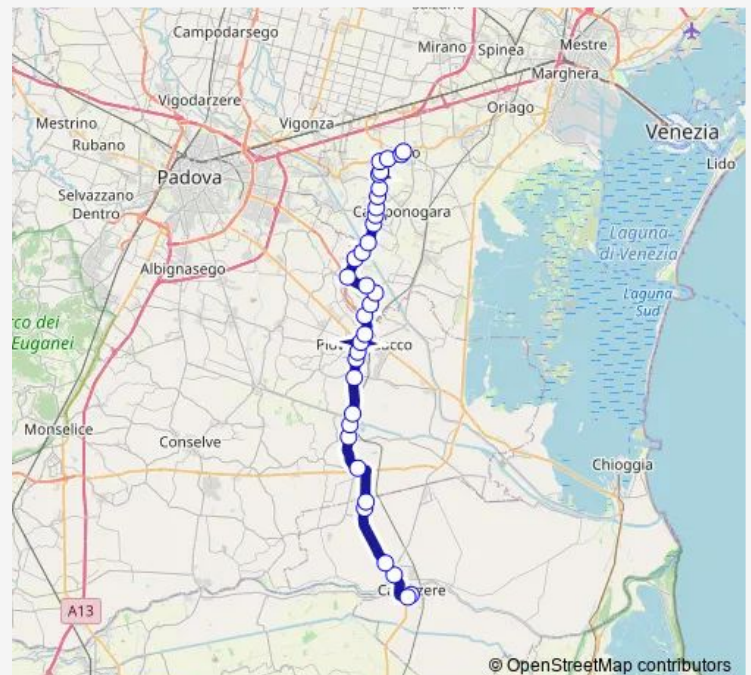

Sandon Chiusa

Route schedule

Cavarzere — Dolo Centro

Monday 11:45-12:00

Tuesday 11:45-12:00

Wednesday 11:45-12:00

Thursday 11:45-12:00

Friday 06:45-12:00

Saturday 06:40-12:00

Sunday —

Route info

Direction: Cavarzere

Stops: 34

Trip Duration: 0 hour 45 min

Sandon Toscana

Sandon

Fiesso Gemito

Dolo Ospedale

Dolo Centro

Direction

Dolo Centro — Cavarzere

34 stops

[Open route schedule](#)

Dolo Centro