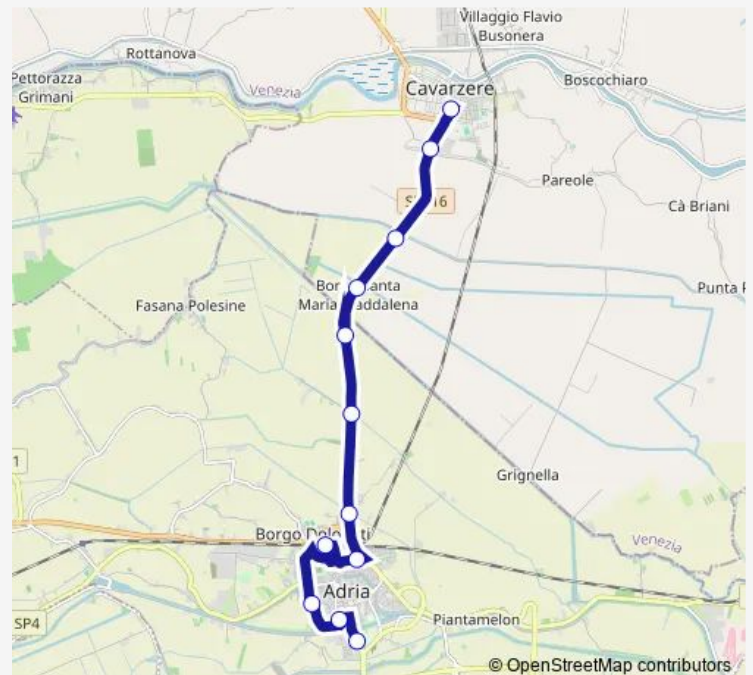

Adria Marconi

Adria Bindola

Adria Sabbioni

Adria Campelli

Cavarzere Passetto

Cavarzere Botta

Cavarzere Ca' Labia

Cavarzere

## Route schedule

Adria Errmont — Cavarzere

Monday 08:05-16:15

Tuesday 08:05-16:15

Wednesday 08:05-16:15

Thursday 08:05-16:15

Friday 08:05-16:15

Saturday 08:05-16:15

## Route info

Direction: Adria Errmont

Stops: 12

Trip Duration: 0 hour 17 min

58E — Adria Errmont - Cavarzere

## Route info

Direction: Cavarzere

Stops: 12

Trip Duration: 0 hour 20 min

**Direction**

Cavarzere — Adria Fs

12 stops

[Open route schedule](#)