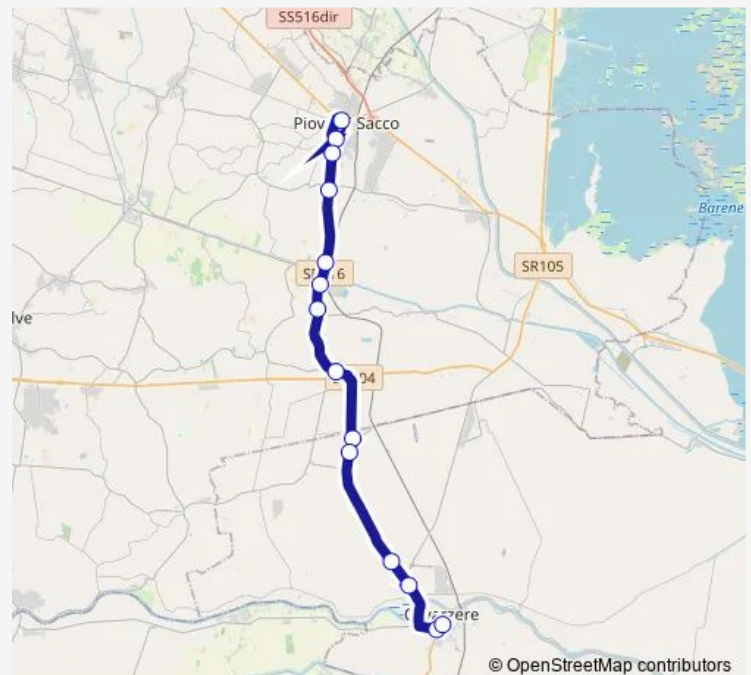

## Route schedule

Piove di Sacco — Cavarzere

Monday 07:10-23:10

Tuesday 07:10-23:10

Wednesday 07:10-23:10

Thursday 07:10-23:10

Friday 07:10-23:10

Saturday 07:10-23:10

## Route info

Direction: Piove di Sacco

Stops: 14

Trip Duration: 0 hour 20 min

© OpenStreetMap contributors