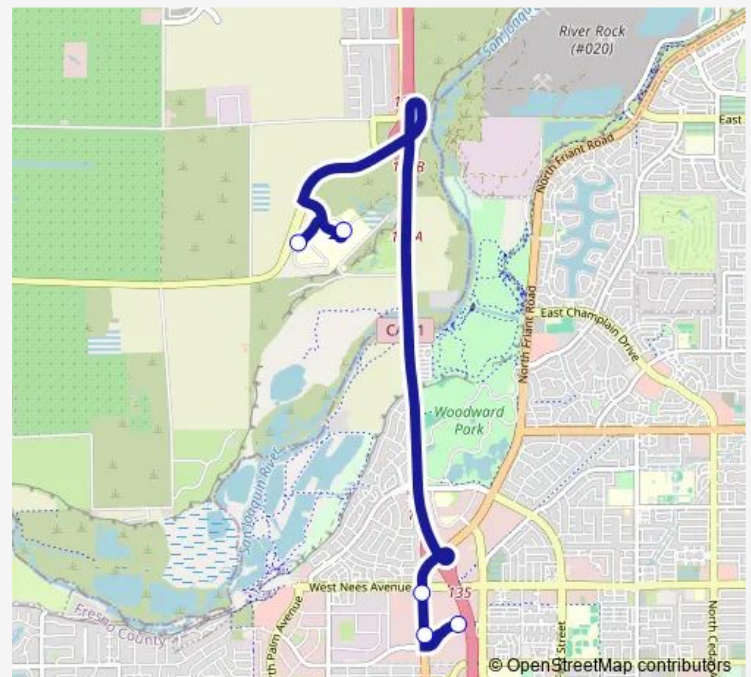

### Direction

EL Paso Wb — Maulpin - Peck

5 stops

[Open route schedule](#)

EL Paso Wb

NE Blackstone - EL Paso

SE Blackstone - Nees

NW Goodwin - Crocket at Vch

### Route schedule

EL Paso Wb — Maulpin - Peck

Monday	06:20-17:45
Tuesday	06:20-17:45
Wednesday	06:20-17:45
Thursday	06:20-17:45
Friday	06:20-17:45
Saturday	11:30-17:30
Sunday	11:30-17:30

### Route info

Direction: EL Paso Wb

Stops: 5

Trip Duration: 0 hour 11 min

58E — Childrens Hospital

**Direction**

Maulpin - Peck — EL Paso Eb

3 stops

[Open route schedule](#)

Maulpin - Peck

SW Blackstone - Nees

EL Paso Eb