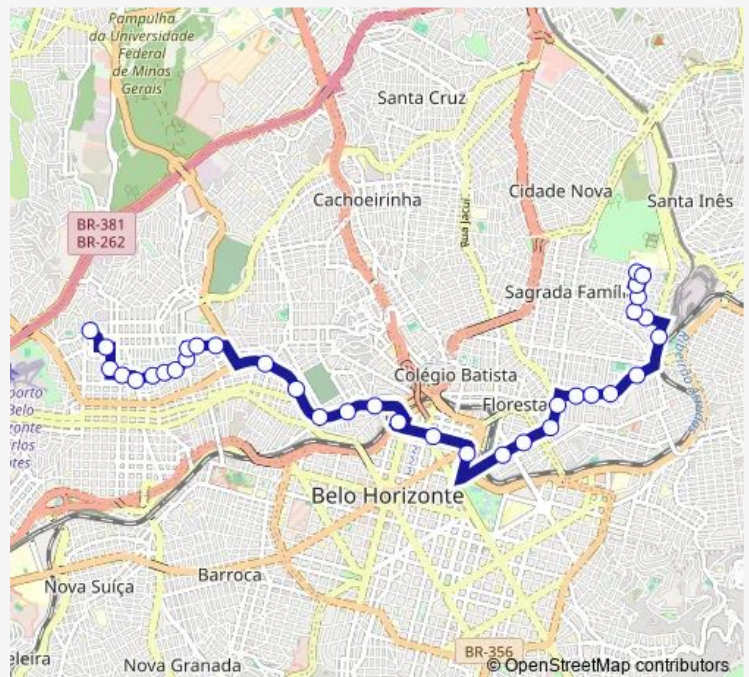

Avenida Dom Pedro II 296

Avenida Dom Pedro II 540

Avenida Dom Pedro II 880

Route schedule

Rua Josias Casimiro 751 — Rua Boreal, 381

Monday —

Tuesday —

Wednesday —

Thursday —

Friday —

Saturday 04:40-23:55

Sunday 05:25-23:55

Route info

Direction: Rua Josias Casimiro 751

Stops: 37

TriP Duration: 0 hour 35 min

Avenida Dom Pedro II 1520

Avenida Dom Pedro II 1980

Avenida Dom Pedro II 2334

Rua Manga 420

Rua Magnolia 1020

Rua Hematita 140

Rua Hematita 482

Rua Hematita 838