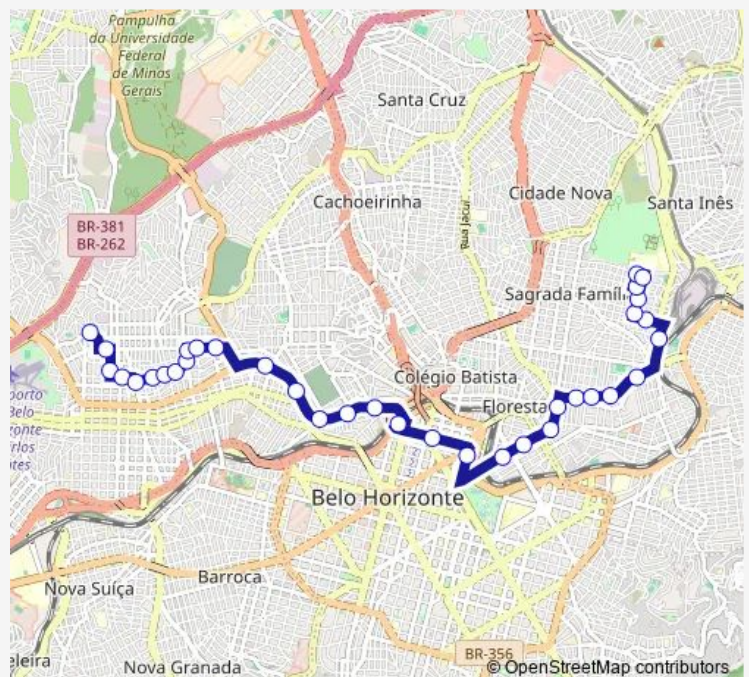

Avenida Dom Pedro II 296

Avenida Dom Pedro II 540

Avenida Dom Pedro II 880

**Route schedule**

Rua Josias Casimiro 751 — Rua Boreal, 381

Monday —

Tuesday —

Wednesday —

Thursday —

Friday —

Saturday 04:40-23:55

Sunday 05:25-23:55

**Route info**

Direction: Rua Josias Casimiro 751

Stops: 37

Trip Duration: 0 hour 34 min

9405 — Instituto Agronômico/Monsenhor Messias

Avenida Dom Pedro II 1520

Avenida Dom Pedro II 1980

Avenida Dom Pedro II 2334

Rua Manga 420

Rua Magnolia 1020

Rua Hematita 140

Rua Hematita 482

## Route info

Direction: Rua Josias Casimiro 751

Stops: 37

Trip Duration: 0 hour 34 min

Rua Magnolia 1020

Rua Hematita 140

Rua Hematita 482

Rua Hematita 838