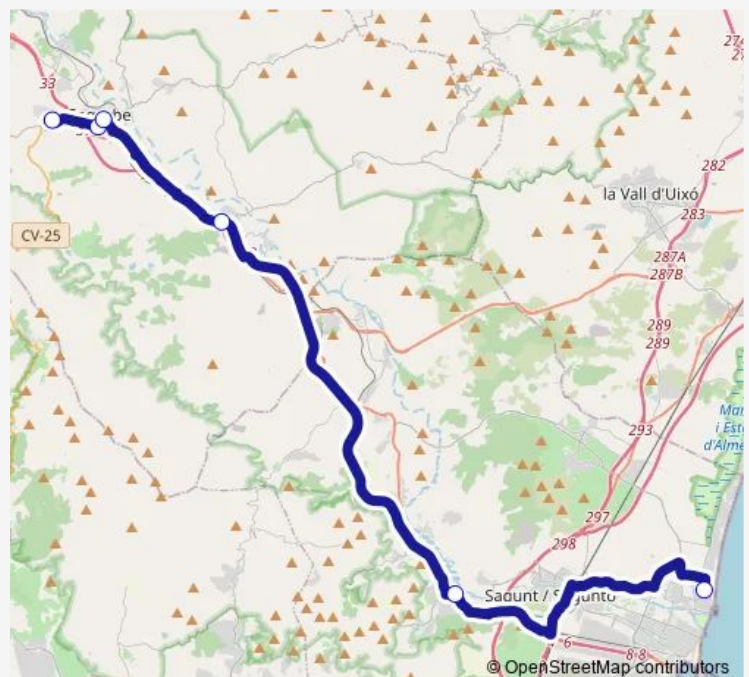

Thursday 11:00-16:00

Friday 11:00-16:00

Saturday 12:00-16:00

Sunday 12:00-16:00

Route info

Direction: Av. España, 165

Stops: 6

Trip Duration: 0 hour 55 min

■ L377 — L377_Altura - Segorbe - Soneja - Pl. Canet

BusMaps

Direction

C. José Segrelles, 19 — Av. España, 165

6 stops

[Open route schedule](#)

C. José Segrelles, 19

Pl. Virgen de la Estrella, 25

Ctra.Teruel, 1

C. Alicante, 2 (a demanda)

Av. España, 112

Av. España, 165

Route schedule

C. José Segrelles, 19 — Av. España, 165

Monday	15:00-18:45
Tuesday	15:00-18:45
Wednesday	—
Thursday	15:00-18:45
Friday	15:00-18:45
Saturday	15:00-19:00
Sunday	15:00-19:00

Route info

Direction: C. José Segrelles, 19

Stops: 6

Trip Duration: 0 hour 55 min

L377 Bus time schedules and route maps are available in an offline PDF at busmaps.com. Use the busmaps.com website to see live bus times, train schedule or subway schedule, and step-by-step directions for all public transit in Segorbe