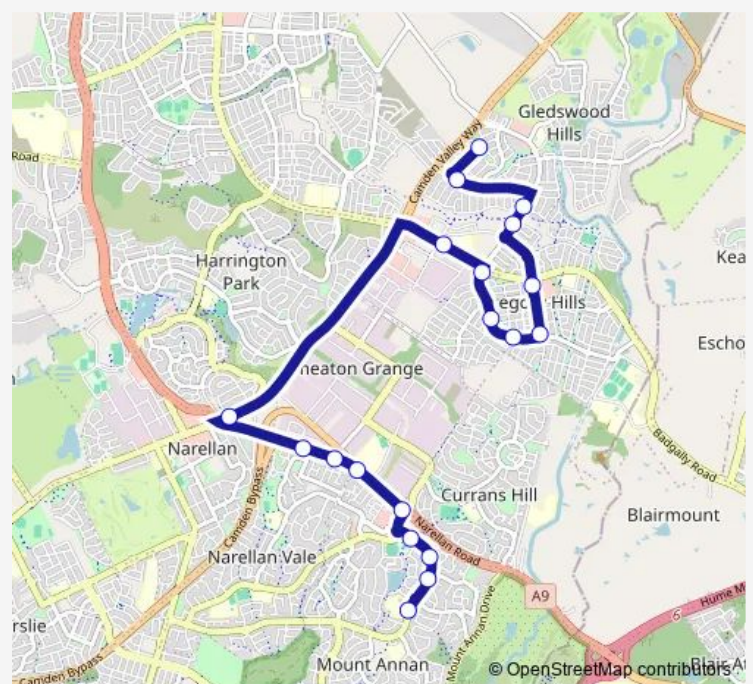

Gregory Hills Dr Opp Gregory Hills Hotel

Donovan Bvd At Gregory Hills Dr

Marcellin Park, Donovan Park

Donovan Bvd At Duffy Av

Village Cct At Donovan Bvd

Village Cct At Gregory Hills Dr

The Hermitage Way At Digitaria Dr

The Hermitage Way Opp Devlin Dr

Fairbank Dr Before Lillydale Av

Lillydale Av At Rochford Rd

Route schedule

Mount Annan High School, Welling Dr — Lillydale Av At Rochford Rd

Monday 15:07

Tuesday 15:07

Wednesday 15:07

Thursday 15:07

Friday —

Saturday —

Sunday —

Route info

Direction: Mount Annan High School, Welling Dr

Stops: 19

Trip Duration: 0 hour 23 min

6580 — Mt Annan HS to Gledswood Hills

6580 School Bus time schedules and route maps are available in an offline PDF at busmaps.com. Use the busmaps.com website to see live bus times, train schedule or subway schedule, and step-by-step directions for all public transit in Liverpool