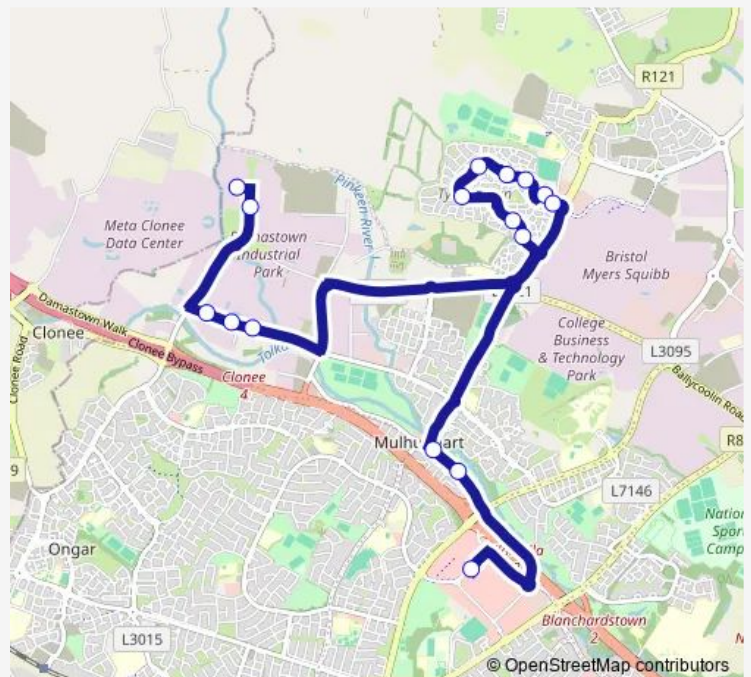

Direction

Damastown Ibm — Blanchardstown Sc

16 stops

[Open route schedule](#)

- Damastown Ibm
- IBM Campus
- Damastown Road
- Damastown Green
- Damastown Ind Park
- Ballentree Avenue
- Bealing Walk
- Cruise Park
- Mount Garrett
- Mount Eustace
- Bellgree Avenue
- Plaza Apartments
- Tyrrelstown
- Church Road
- Coolmine Cottages
- Blanchardstown Sc

Route schedule

Damastown Ibm — Blanchardstown Sc

Monday	07:30-09:40
Tuesday	07:30-09:40
Wednesday	07:30-09:40
Thursday	07:30-09:40
Friday	07:30-09:40
Saturday	—
Sunday	—

Route info

Direction: Damastown Ibm

Stops: 16

Trip Duration: 0 hour 24 min

236A — Blanchardstown - IBM Campus

Direction

Blanchardstown Sc — Damastown lbm

16 stops

[Open route schedule](#)

Blanchardstown Sc

Route info

Direction: Blanchardstown Sc

Stops: 16

Trip Duration: 0 hour 26 min

236A Bus time schedules and route maps are available in an offline PDF at busmaps.com. Use the busmaps.com website to see live bus times, train schedule or subway schedule, and step-by-step directions for all public transit in Dublin