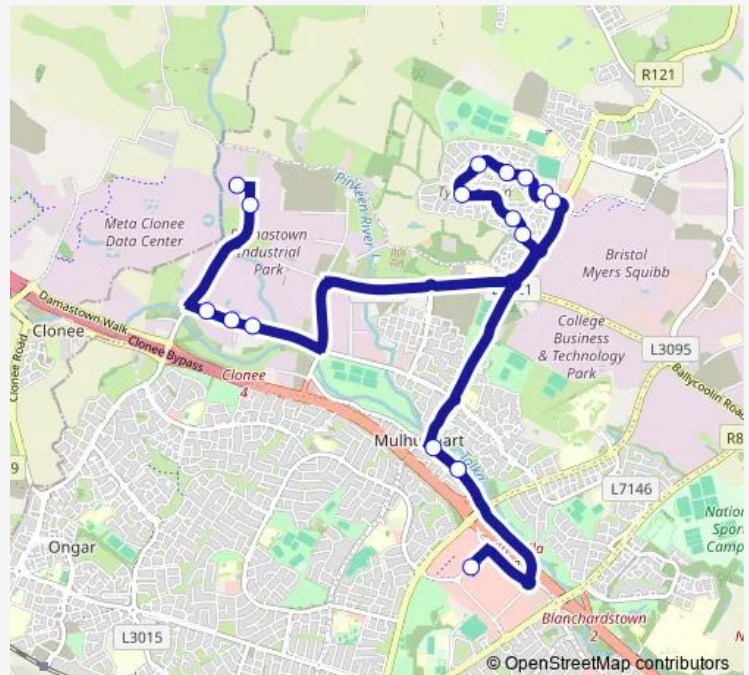

Bus 236a Blanchardstown - IBM Campus

[Go to website](#)

Direction

Damastown Ibm — Blanchardstown Sc

16 stops

[Open route schedule](#)

- Damastown Ibm
- IBM Campus
- Damastown Road
- Damastown Green
- Damastown Ind Park
- Ballentree Avenue
- Bealing Walk
- Cruise Park
- Mount Garrett
- Mount Eustace
- Bellgree Avenue
- Plaza Apartments
- Tyrrelstown
- Church Road
- Coolmine Cottages
- Blanchardstown Sc

Route schedule

Damastown Ibm — Blanchardstown Sc

Monday	07:30-09:40
Tuesday	07:30-09:40
Wednesday	07:30-09:40
Thursday	07:30-09:40
Friday	07:30-09:40
Saturday	—
Sunday	—

Route info

Direction: Damastown Ibm

Stops: 16

Trip Duration: 0 hour 24 min

236a — Blanchardstown - IBM Campus

Direction

Blanchardstown Sc — Damastown lbm

16 stops

[Open route schedule](#)

Blanchardstown Sc

Route info

Direction: Blanchardstown Sc

Stops: 16

Trip Duration: 0 hour 26 min

236a Bus time schedules and route maps are available in an offline PDF at busmaps.com. Use the busmaps.com website to see live bus times, train schedule or subway schedule, and step-by-step directions for all public transit in Dublin