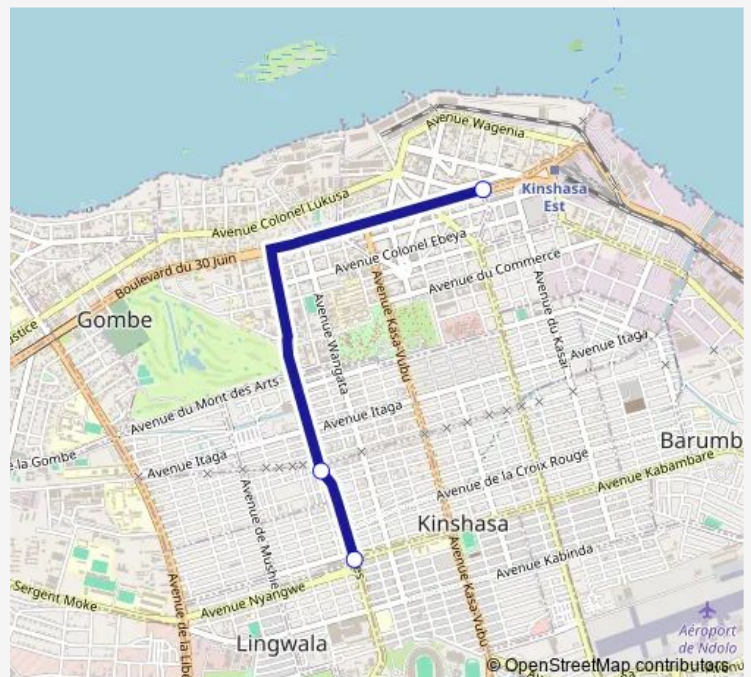

### Direction

unknown — unknown

3 stops

[Open route schedule](#)

unknown

unknown

unknown

### Route schedule

unknown — unknown

Monday 07:23

Tuesday 07:23

Wednesday 07:23

Thursday 07:23

Friday 07:23

Saturday —

### Route info

Direction: unknown

Stops: 3

Trip Duration: 0 hour 14 min

■ Gombe \_ TO \_ Huilerie

**Direction**

unknown — unknown

5 stops

Monday	07:52
Tuesday	07:52
Wednesday	07:52
Thursday	07:52
Friday	07:52
Saturday	—
Sunday	—

Route info

Direction: unknown

Stops: 5

Trip Duration: 0 hour 26 min

**Direction**

unknown — unknown

7 stops