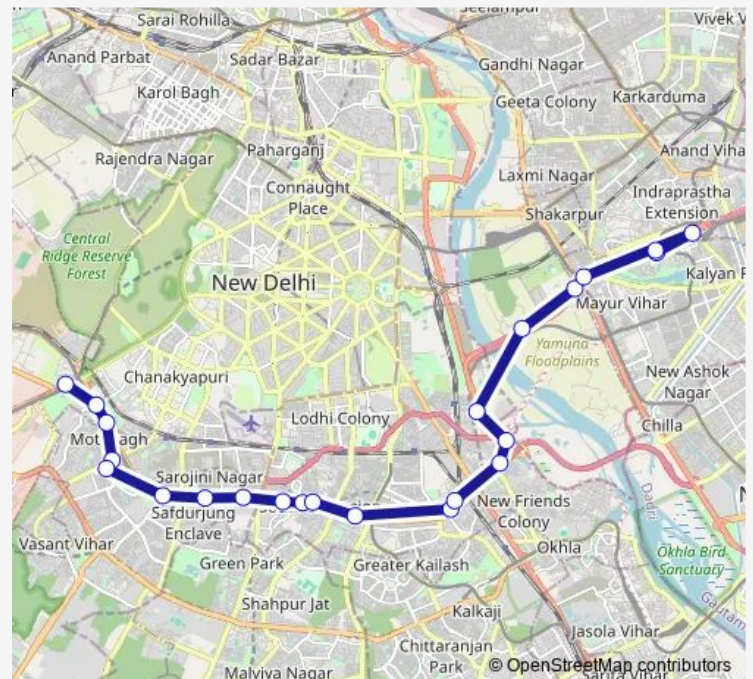

### Route schedule

Dhaura Kuan — Mayur Vihar Phase-2

Monday 17:00-18:30

Tuesday 17:00-18:30

Wednesday 17:00-18:30

Thursday 17:00-18:30

Friday 17:00-18:30

Saturday 17:00-18:30

### Route info

Direction: Dhaura Kuan

Stops: 23

Trip Duration: 1 hour 24 min

611cdown

Mayur Vihar P 2 P A

Mayur Vihar Phase-2

611cdown Bus time schedules and route maps are available in an offline PDF at [busmaps.com](https://busmaps.com). Use the [busmaps.com](https://busmaps.com) website to see live bus times, train schedule or subway schedule, and step-by-step directions for all public transit in New Delhi