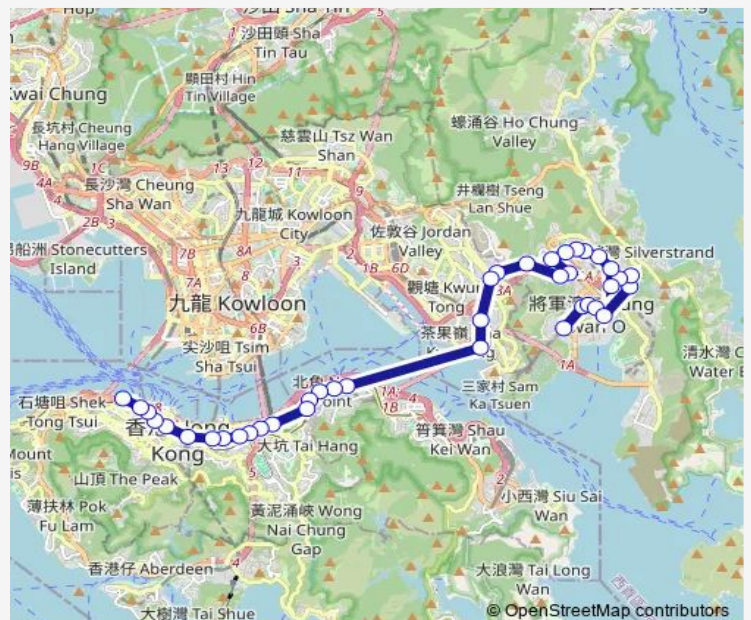

[Ctb] HAU TAK Estate, PO Ning Road[[Kmb+Ctb] HAU TAK Estate/
Tak FU House, PO Ning Road[[Kmb] HAU TAK Estate

Route schedule

[Ctb] TIU Keng Leng Station, King Ling Road[[Kmb+Ctb] TIU Keng Leng/
Tiu Keng Leng Station, King Ling Road[[Kmb] TIU Keng Leng — [Ctb] Central (Macau Ferry)[[Kmb+Ctb] Macau Ferry BUS Terminus/
Central (Macau Ferry)

Monday	00:00-02:45
Tuesday	00:00-02:45
Wednesday	00:00-02:45
Thursday	00:00-02:45
Friday	00:00-02:45
Saturday	00:00-02:45
Sunday	00:00-02:45

Route info

Direction: [Ctb] TIU Keng Leng Station, King Ling Road[[Kmb+Ctb] TIU Keng Leng/
Tiu Keng Leng Station, King Ling Road[[Kmb] TIU Keng Leng

Stops: 39

Trip Duration: 1 hour 6 min

[Ctb] King LAM Estate, PO LAM Road North[[Kmb+Ctb] King LAM Estate/
King MIN House, PO LAM Road North[[Kmb] King LAM Estate

[Ctb] PO LAM Station[[Kmb+Ctb] PO LAM BUS Terminus/
Po LAM Station[[Kmb] PO LAM BUS Terminus