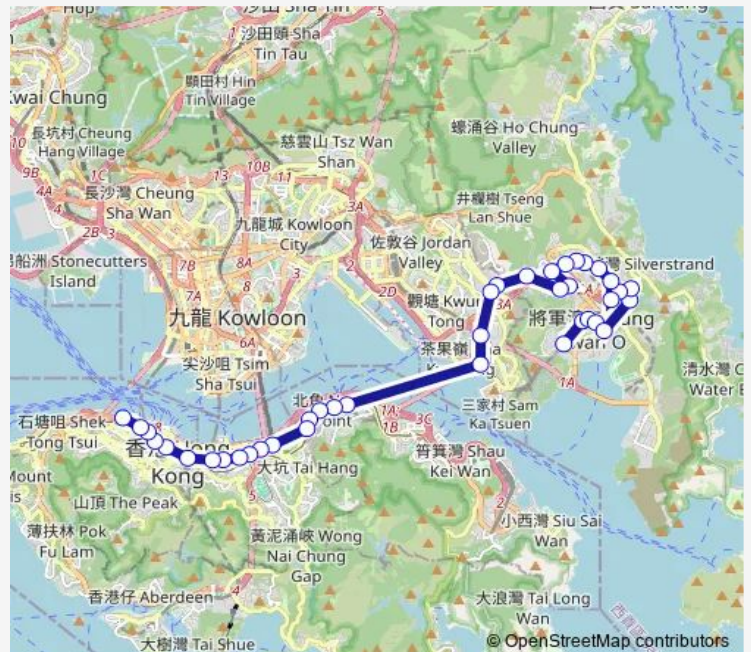

[Ctb] Fleming Road, Hennessy Road[[Kmb+Ctb] Fleming Road/
Fleming Road, Hennessy Road[[Kmb] Fleming Road

[Ctb] Stewart Road, Hennessy Road[[Kmb+Ctb] Stewart Road/
Stewart Road, Hennessy Road[[Kmb] Stewart Road

Route schedule

[Ctb] Central (Macau Ferry)[[Kmb+Ctb] Macau Ferry BUS Terminus/
Central (Macau Ferry) — [Ctb] TIU Keng Leng Station, King Ling Road[[Kmb+Ctb] TIU Keng Leng/
Tiu Keng Leng Station, King Ling Road[[Kmb] TIU Keng Leng

Stops: 44

Trip Duration: 1 hour 14 min

[Ctb] Tonnochy Road, Hennessy Road[[Kmb+Ctb] Tonnochy Road/
Tonnochy Road, Hennessy Road[[Kmb] Tonnochy Road

[Ctb] WAN Chai Fire Station, Hennessy Road[[Kmb+Ctb] WAN Chai Fire Station/
Wan Chai Fire Station, Hennessy Road[[Kmb] WAN Chai Fire Station