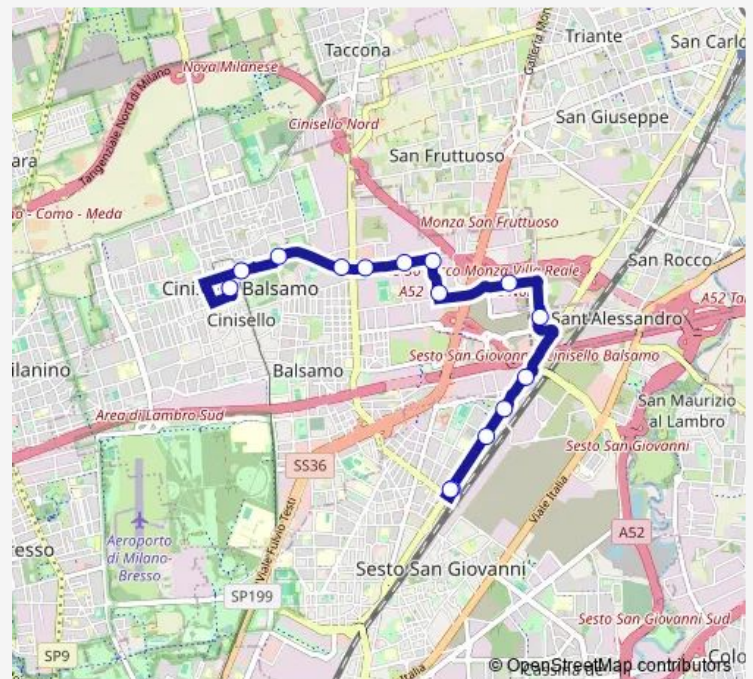

Bus 712 sesto f.s. - cinisello (musu)

[Go to website](#)

Direction

cinisello (via musu) — sesto (1; maggio) m1

14 stops

[Open route schedule](#)

cinisello (via musu)

monte ortigara (cinisello b.)

via copernico via u.giordano (cinisello b.)

via copernico via lincoln (cinisello b.)

via de vizzi, 12 (cinisello b.)

viganī ½ de vizzi

viganī ½ de vizzi

pacinotti

via menotti (cinisello b.)

via f.lli bandiera (cinisello b.)

v.le gramsci cavalc. vulcano (sesto s.g.)

l.go levrino (sesto s.g.)

gramsci

sesto (1; maggio) m1

Route schedule

cinisello (via musu) — sesto (1; maggio) m1

Monday 06:35-24:00

Tuesday 06:35-24:00

Wednesday 06:35-24:00

Thursday 06:35-24:00

Friday 06:35-24:00

Saturday 06:35-24:00

Sunday 06:35-24:00

Route info

Direction: cinisello (via musu)

Stops: 14

Trip Duration: 0 hour 23 min

712 — sesto f.s. - cinisello (musu)

BusMaps