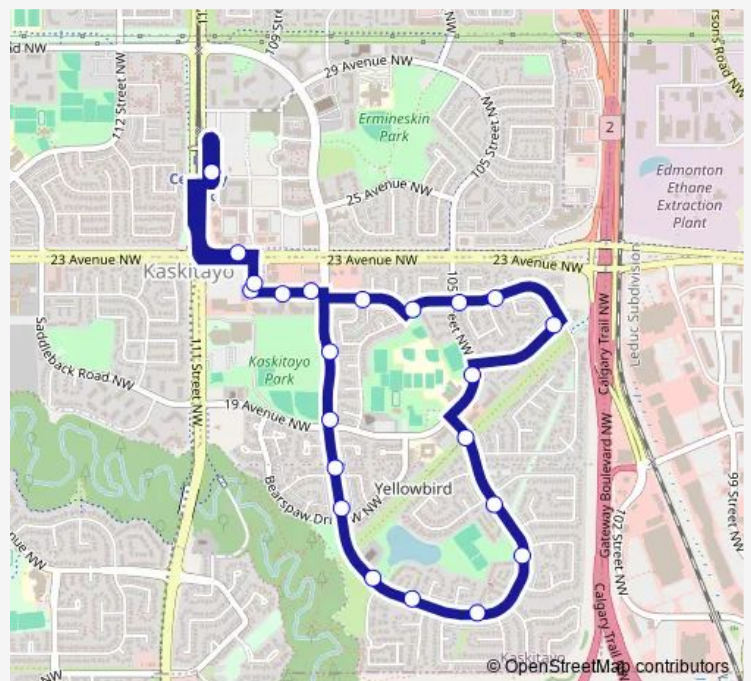

106 Street & 21 Avenue

105 Street & 21 Avenue

104a Street & 21 Avenue

104 Street & 20 Avenue

105 Street & 20 Avenue

105 Street & 19 Avenue

105 Street & 16 Avenue

105 Street & 13 Avenue

106 Street & 11 Avenue

108 Street & 11 Avenue

109 Street & 11 Avenue

109 Street & Bearspaw Drive East

109 Street & 16 Avenue

109 Street & 19 Avenue

109 Street & 20 Avenue

109 Street & 21 Avenue

### Route schedule

Century Park Transit Centre Bay J — Century Park Transit Centre Bay J

Monday 05:55-21:35

Tuesday 05:55-21:35

Wednesday 05:55-21:35

Thursday 05:55-21:35

Friday 05:55-21:35

Saturday 08:00-19:00

### Route info

Direction: Century Park Transit Centre Bay J

Stops: 23

Trip Duration: 0 hour 18 min

712 — Century Park - Yellowbird

110 Street & 23 Avenue

Century Park Transit Centre Bay J

712 Bus time schedules and route maps are available in an offline PDF at [busmaps.com](https://busmaps.com). Use the [busmaps.com](https://busmaps.com) website to see live bus times, train schedule or subway schedule, and step-by-step directions for all public transit in Edmonton