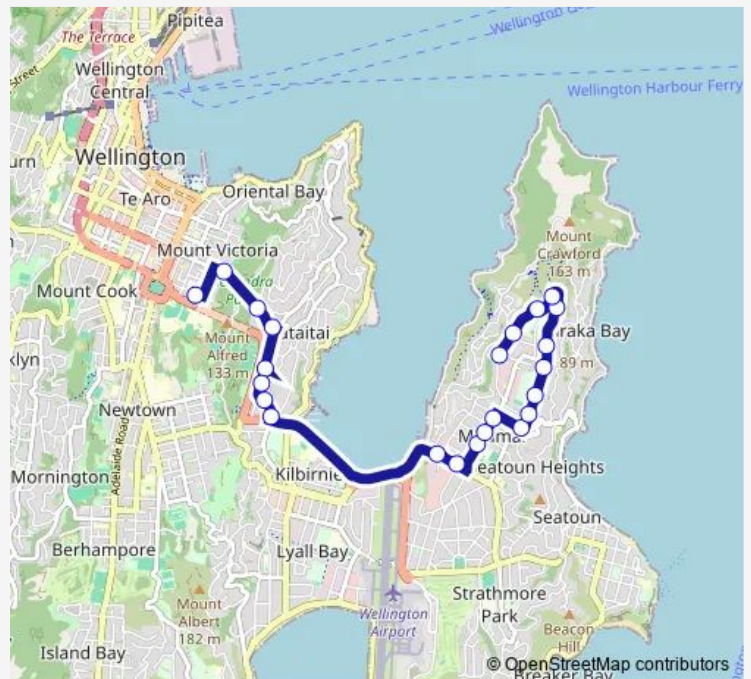

[Open route schedule](#)

- Park Road (near 99) (school stop)
- Miramar North Road (near 57)
- Miramar North Road (near 103)
- Miramar Nth Rd opposite David Farrington Pk
- Darlington Road (near 188)
- Miramar - Darlington Road (near 124)
- Darlington Road (near 104)
- Darlington Road (near 64)
- Darlington Road opposite Puriri Street
- Rotherham Terrace (near 80)
- Park Road at Rotherham Terrace (near 86)
- Park Road at Brussels Street
- Park Road at Byron Street (near 34)
- Miramar Shops - Stop A
- Miramar Avenue at Portsmouth Road
- Rongotai Road at Salek Street
- Rongotai Road at Ross Street
- Kilbirnie - Stop B
- Kilbirnie Crescent at Childers Terrace
- Wellington Regional Aquatic Centre (opposite)

Route schedule

Park Road (near 99) (school stop) — Basin Reserve (school stop)

Monday	07:50
Tuesday	07:50
Wednesday	07:50
Thursday	07:50
Friday	07:50
Saturday	—
Sunday	—

Route info

Direction: Park Road (near 99) (school stop)

Stops: 29

Trip Duration: 0 hour 36 min

712 — Miramar North - Kilbirnie - Hataitai - Wellington East Girls' College & St Mark's School

Hamilton Road at Wellington Road (near 124)

Kupe Street at Moxham Avenue

Moxham Avenue near Goa Street

Moxham Avenue at Raupo Street (near 88)

Hataitai - Stop A

Waitoa Road at Bus Tunnel (near 73)

Pirie Street (near 106)

Wellington East Girls' College - Ellice Street (school stop)