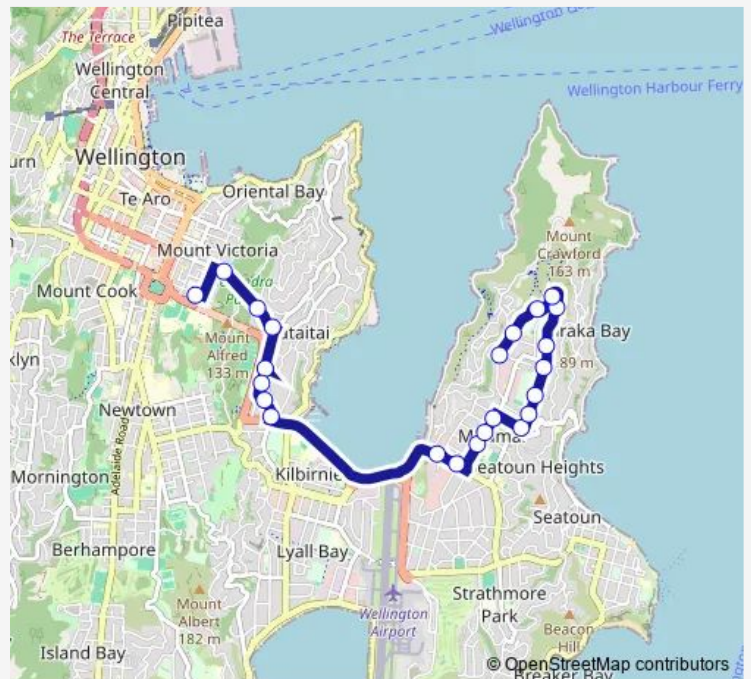

[Open route schedule](#)

- Park Road (near 99) (school stop)
- Miramar North Road (near 57)
- Miramar North Road (near 103)
- Miramar Nth Rd opposite David Farrington Pk
- Darlington Road (near 188)
- Miramar - Darlington Road (near 124)
- Darlington Road (near 104)
- Darlington Road (near 64)
- Darlington Road opposite Puriri Street
- Rotherham Terrace (near 80)
- Park Road at Rotherham Terrace (near 86)
- Park Road at Brussels Street
- Park Road at Byron Street (near 34)
- Miramar Shops - Stop A
- Miramar Avenue at Portsmouth Road
- Rongotai Road at Salek Street
- Rongotai Road at Ross Street
- Kilbirnie - Stop B
- Kilbirnie Crescent at Childers Terrace
- Wellington Regional Aquatic Centre (opposite)

Route schedule

Park Road (near 99) (school stop) — Basin Reserve (school stop)

Monday	07:50
Tuesday	07:50
Wednesday	07:50
Thursday	07:50
Friday	07:50
Saturday	—
Sunday	—

Route info

Direction: Park Road (near 99) (school stop)

Stops: 29

Trip Duration: 0 hour 36 min

712 — Miramar North - Kilbirnie - Hataitai - Wellington East Girls' College & St Mark's School

Hamilton Road at Wellington Road (near 124)

Kupe Street at Moxham Avenue

Moxham Avenue near Goa Street

Moxham Avenue at Raupo Street (near 88)

Hataitai - Stop A

Waitoa Road at Bus Tunnel (near 73)

Pirie Street (near 106)

Wellington East Girls' College - Ellice Street (school stop)