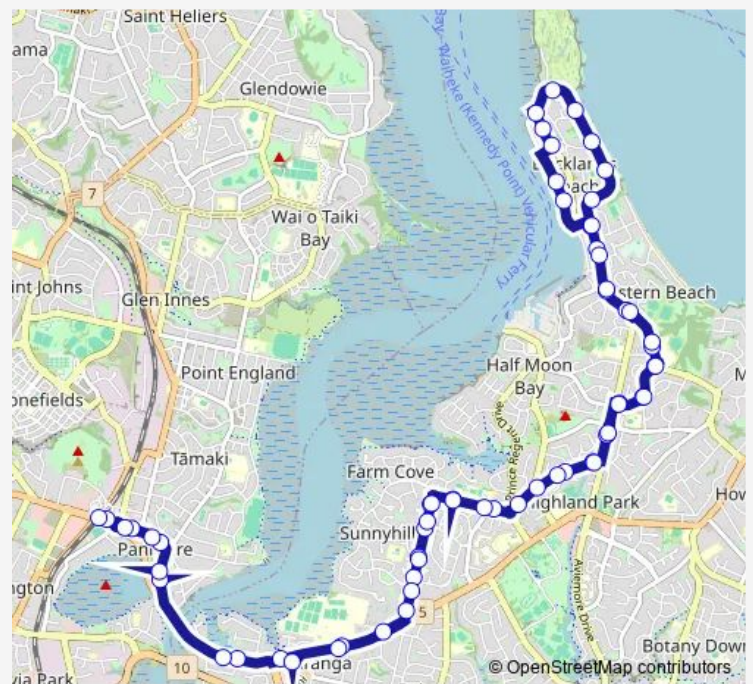

### Route schedule

Stop B Panmure Station — Stop A Panmure Station

Monday 05:40-22:40

Tuesday 05:40-22:40

Wednesday 05:40-22:40

Thursday 05:40-22:40

Friday 05:40-22:40

Saturday 06:10-22:45

### Route info

Direction: Stop B Panmure Station

Stops: 62

Trip Duration: 0 hour 53 min

712

BusMaps

Wycherley Drive

Macleans Road

Macleans Road/Macleans College

Oliver Road

Sea Spray Drive

Vivian Wilson Drive

Whitcombe Road

Waller Avenue

Buckland's Beach School

Devon Road

Vivian Wilson Drive

Sea Spray Drive

Oliver Road

Macleans Road/Macleans College

Macleans Road

Wycherley Drive

Buckland's Beach Road

Gills Road