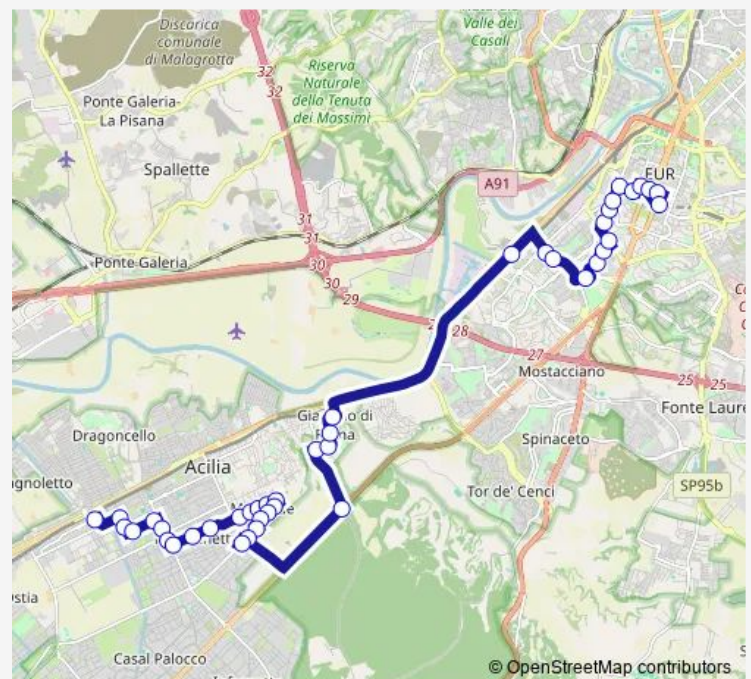

Direction

EUR Fermi (Mb) — Ortolani

46 stops

[Open route schedule](#)

EUR Fermi (Mb)

Europa/Boston

Europa/Tolstoi

Beethoven/Europa

America/Beethoven

America/Tupini

Tecnica/Umanesimo

Tecnica/Ciclismo

Tecnica/Campioni

Oceano Pacifico/Avignone

Avignone/Bilbao

Tolosa

Ribotta/Delogu

Delogu/Decima

Decima/Calcutta

Ostiense/TOR DI Valle (RI)

Ostiense/Staz.Ne Vitinia (RI)

Mastroianni/Taranto

Modugno/Mastroianni

Troisi/Modugno

Stoppa/Ricci

Route schedule

EUR Fermi (Mb) — Ortolani

Monday 06:30-23:30

Tuesday 06:30-23:30

Wednesday 06:30-23:30

Thursday 06:30-23:30

Friday 06:30-23:30

Saturday 06:30-23:30

Sunday 06:30-23:30

Route info

Direction: EUR Fermi (Mb)

Stops: 46

Trip Duration: 0 hour 57 min

712