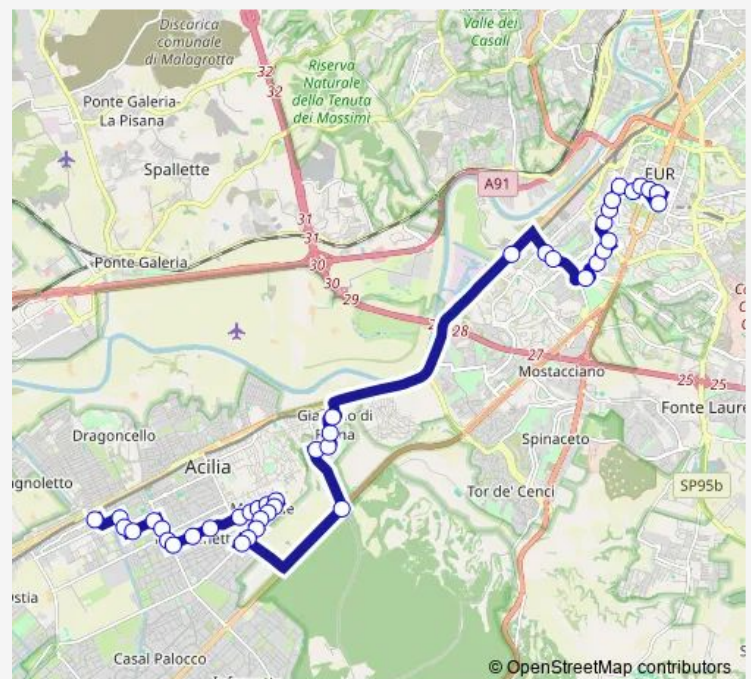

Saturday 05:30-23:30

Sunday 05:30-23:30

Route info

Direction: ORTOLANI

Stops: 41

Trip Duration: 1 hour 14 min

712

COLOMBO/MALAFEDE