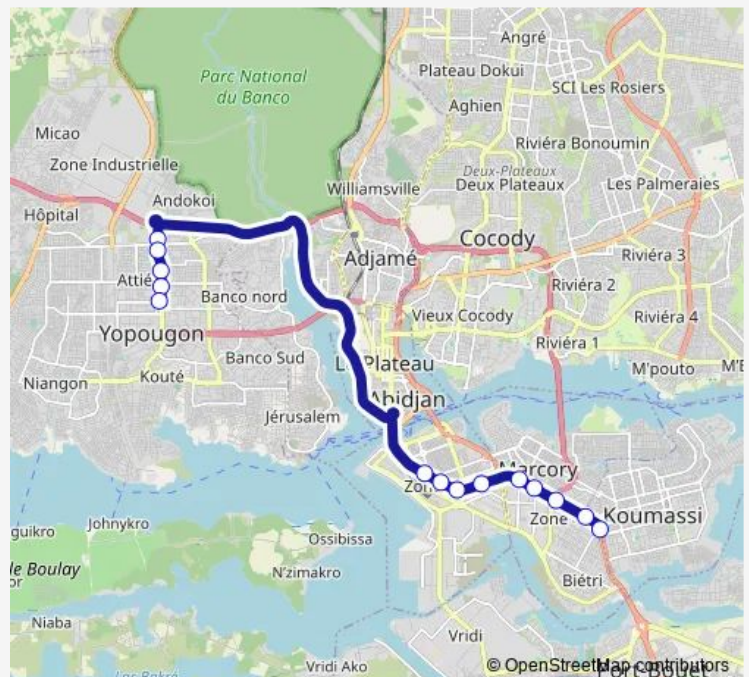

Wednesday 06:00

Thursday 06:00

Friday 06:00

Saturday 06:00

Sunday 06:00

Route info

Direction: Terminus Grd Carrefour Koumassi

Stops: 14

Trip Duration: 1 hour 19 min

712 — Amondji ↔ Grand carrefour Koumassi

Direction

Terminus Saint André — Grd Carrefour Koumassi

18 stops

[Open route schedule](#)

Terminus Saint André

Ex Cinéma Dialogue

Route info

Direction: Terminus Amondji

Stops: 15

Trip Duration: 1 hour 9 min

712 Bus time schedules and route maps are available in an offline PDF at busmaps.com. Use the busmaps.com website to see live bus times, train schedule or subway schedule, and step-by-step directions for all public transit in Abidjan