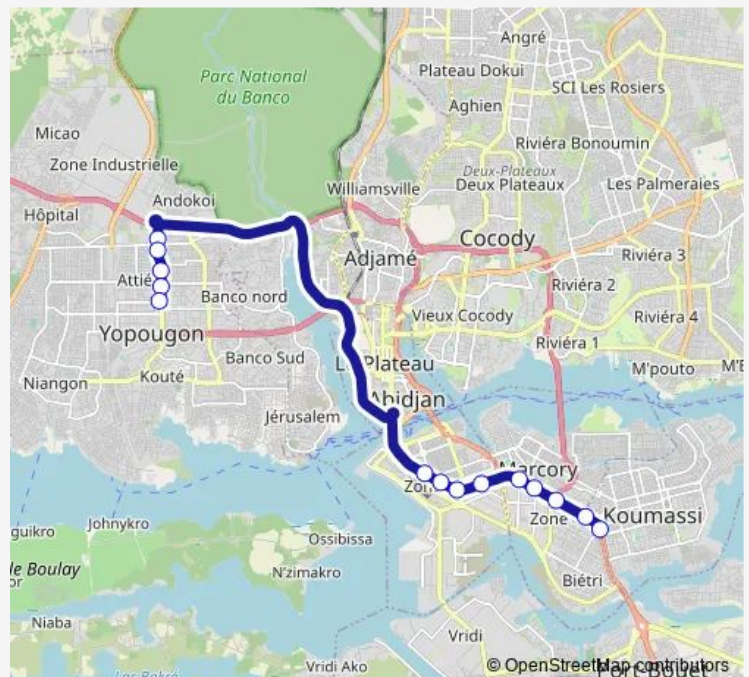

Wednesday 06:00

Thursday 06:00

Friday 06:00

Saturday 06:00

Sunday 06:00

Route info

Direction: Terminus Grd Carrefour Koumassi

Stops: 14

Trip Duration: 1 hour 19 min

712 — Amondji ↔ Grand carrefour Koumassi

Direction

Terminus Saint André — Grd Carrefour Koumassi

18 stops

[Open route schedule](#)

Terminus Saint André

Ex Cinéma Dialogue

Route info

Direction: Terminus Amondji

Stops: 15

Trip Duration: 1 hour 9 min

712 Bus time schedules and route maps are available in an offline PDF at busmaps.com. Use the busmaps.com website to see live bus times, train schedule or subway schedule, and step-by-step directions for all public transit in Abidjan