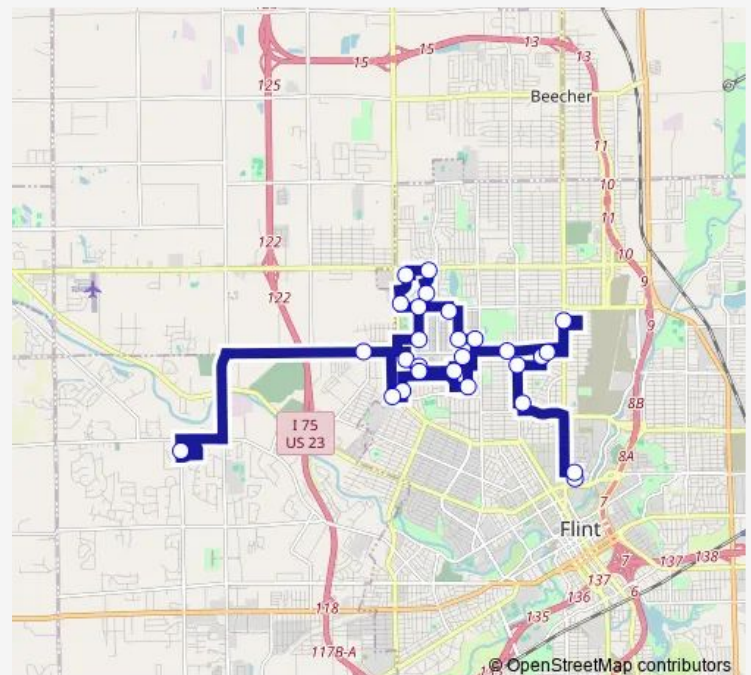

Brownell Blvd & W McClellan St

W Genesee St & Brownell Blvd

W Genesee St & Lawndale Ave

Route schedule

FJ Mccree Dr & Millbrook Dr — Greater Heights Academy

Monday 06:27

Tuesday 06:27

Wednesday 06:27

Thursday 06:27

Friday 06:27

Saturday —

Sunday —

Route info

Direction: FJ Mccree Dr & Millbrook Dr

Stops: 27

Trip Duration: 1 hour 33 min

712

BusMaps

Milbourne Ave & W Dewey St

Rankin St & Chevrolet Ave

Mack Ave & Wisner St

Thornton Ave & W Dayton St

Dye & Squire Hill

Greater Heights Academy

Direction

Greater Heights Academy — FJ Mccree Dr & Millbrook Dr

28 stops

[Open route schedule](#)

Greater Heights Academy

Dye & Squire Hill

Thornton Ave & W Dayton St

Mack Ave & Wisner St