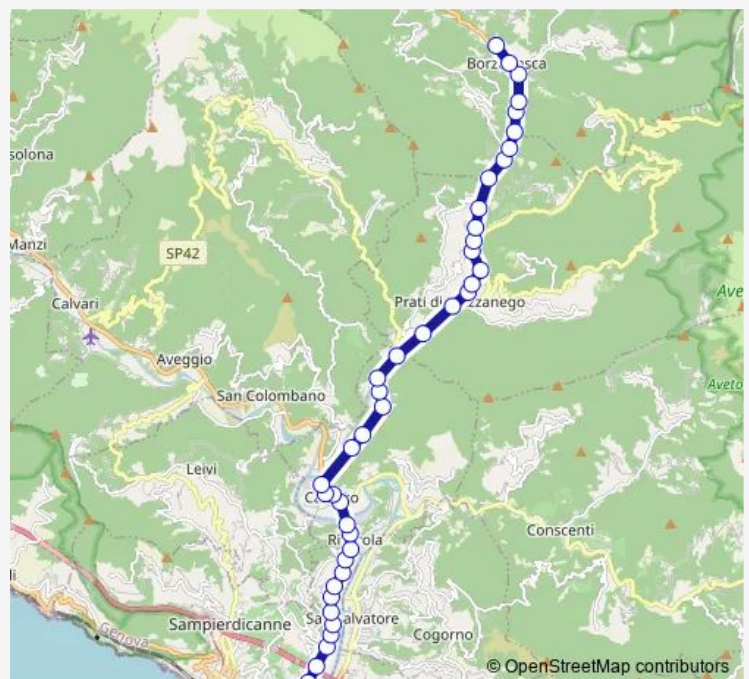

Thursday 06:50-20:00

Friday 06:50-20:00

Saturday 07:10-20:00

Sunday —

Route info

Direction: Borzonasca Via Croce

Stops: 48

Trip Duration: 0 hour 40 min