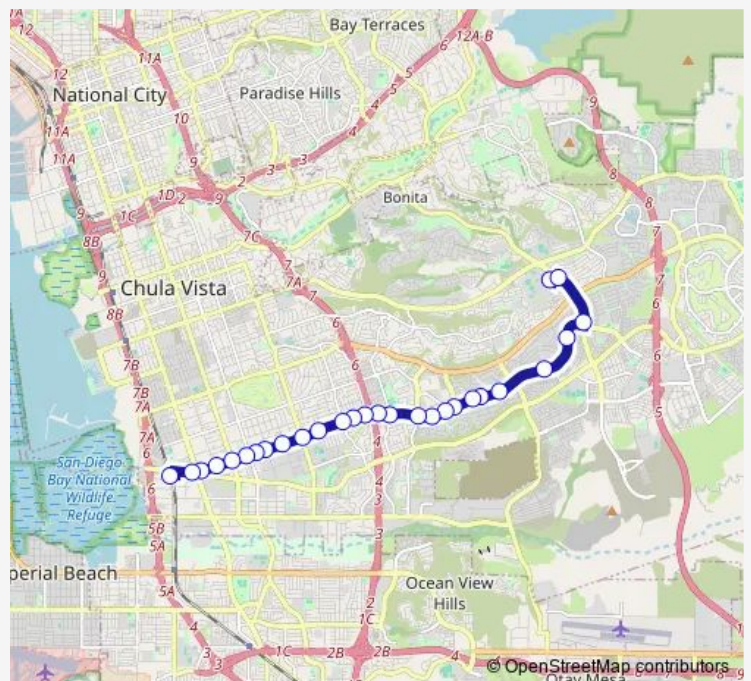

Tuesday 05:49-21:34

Wednesday 05:49-21:34

Thursday 05:49-21:34

Friday 05:49-21:34

Saturday 06:34-20:36

Sunday 06:34-20:36

Route info

Direction: Palomar Street Transit Center

Stops: 28

Trip Duration: 0 hour 32 min

712 — Palomar Transit Center - Southwestern College

E Palomar St & Santa Maria Rd

Heritage Station

E Palomar & Santa Andrea St

E Palomar St & Santa Flora Rd

La Media Rd & E Palomar St