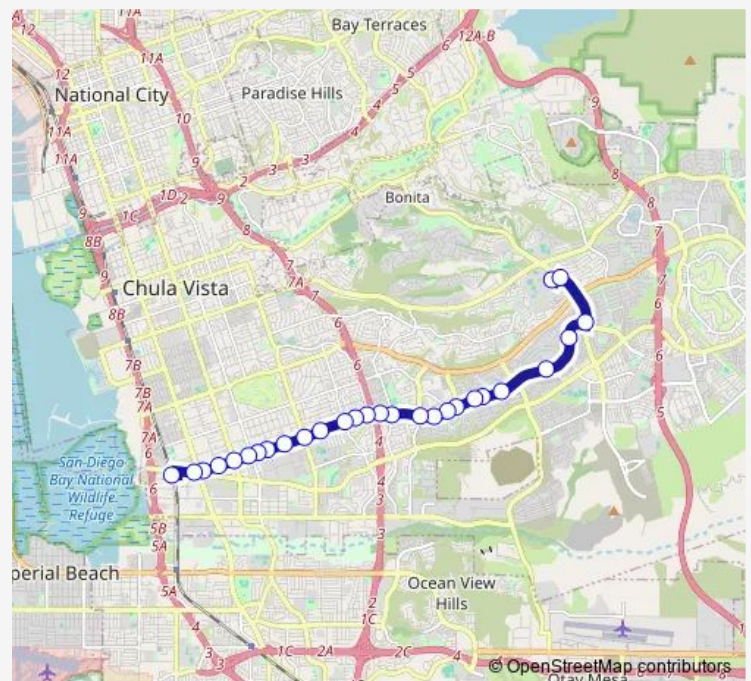

Tuesday 05:49-21:34

Wednesday 05:49-21:34

Thursday 05:49-21:34

Friday 05:49-21:34

Saturday 06:34-20:36

Sunday 07:51-18:51

Route info

Direction: Palomar Street Transit Center

Stops: 28

Trip Duration: 0 hour 30 min

712 — Palomar Transit Center - Southwestern College

E Palomar St & Santa Maria Rd

Heritage Station

E Palomar & Santa Andrea St

E Palomar St & Santa Flora Rd

La Media Rd & E Palomar St