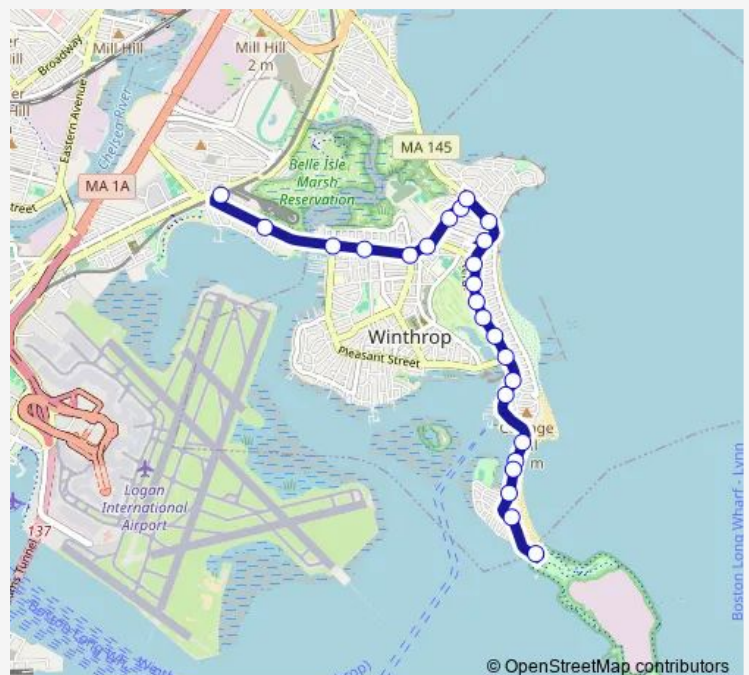

Beach Rd @ Locust St

Shirley St @ Beach Rd

Shirley St opp Coral Ave

Shirley St opp Seafoam Ave

Shirley St @ Levy Bramson Way

Shirley St @ Cutler St

Shirley St @ Washington Ave

Shirley St opp Moore St

Shirley St opp Crystal Cove Ave

Shirley St @ Pontos St

Shirley St @ Petrel St

Route schedule

Orient Heights — Deer Island - Mwra Gate

Monday	05:30-00:30 ⁺¹
Tuesday	05:30-00:30 ⁺¹
Wednesday	05:30-01:10 ⁺¹
Thursday	05:30-00:30 ⁺¹
Friday	05:30-00:30 ⁺¹
Saturday	06:05-00:30 ⁺¹
Sunday	06:20-01:10 ⁺¹

Route info

Direction: Orient Heights

Stops: 25

Trip Duration: 0 hour 17 min

712 — Point Shirley - Orient Heights Station via Revere Street **BusMaps**

Shirley St opp Yirrell Beach

Shirley St @ Bay View Ave

Tafts Ave @ Otis St

Deer Island - Mwra Gate

Direction

Deer Island - Mwra Gate — Orient Heights

26 stops

[Open route schedule](#)

Deer Island - Mwra Gate

Tafts Ave @ Otis St

Tafts Ave @ Shirley St