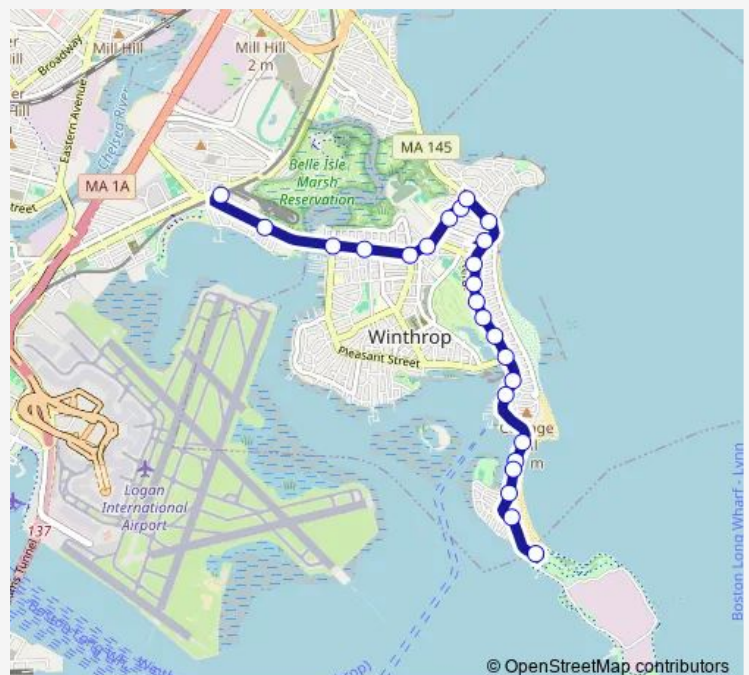

### Route schedule

Orient Heights — Deer Island - Mwra Gate

Monday	05:30-00:30 <sup>+1</sup>
Tuesday	05:30-00:30 <sup>+1</sup>
Wednesday	05:30-00:30 <sup>+1</sup>
Thursday	05:30-00:30 <sup>+1</sup>
Friday	05:30-00:30 <sup>+1</sup>
Saturday	06:05-00:30 <sup>+1</sup>
Sunday	06:20-01:10 <sup>+1</sup>

### Route info

Direction: Orient Heights

Stops: 25

Trip Duration: 0 hour 17 min

Shirley St opp Yirrell Beach

Shirley St @ Bay View Ave

Tafts Ave @ Otis St

Deer Island - Mwra Gate

**Direction**

Deer Island - Mwra Gate — Orient Heights

26 stops

[Open route schedule](#)

Deer Island - Mwra Gate

Tafts Ave @ Otis St

Tafts Ave @ Shirley St

Shirley St @ Bay View Ave