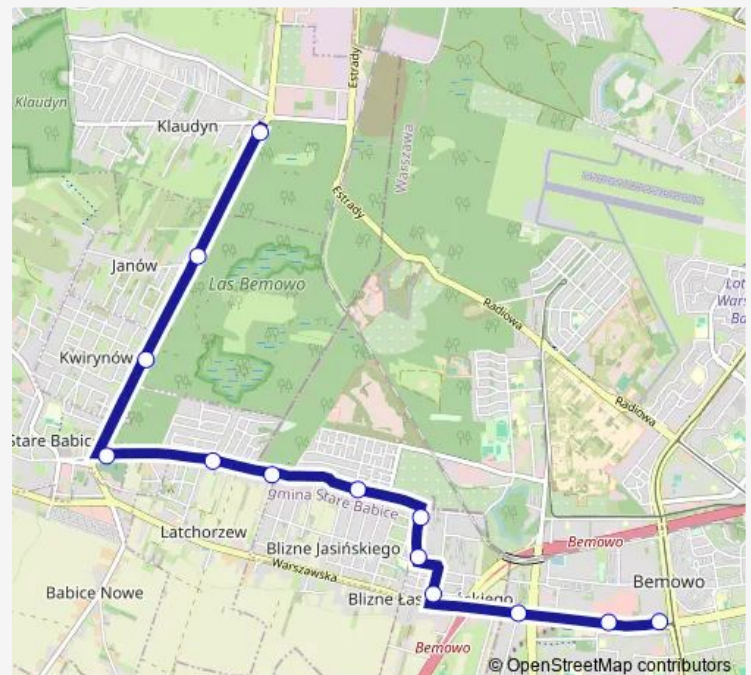

### Route schedule

Klaudyn 01 — Metro Bemowo 01

Monday	—
Tuesday	—
Wednesday	—
Thursday	—
Friday	—
Saturday	05:10-23:10
Sunday	05:10-23:10

### Route info

Direction: Klaudyn 01

Stops: 22

Trip Duration: 0 hour 28 min