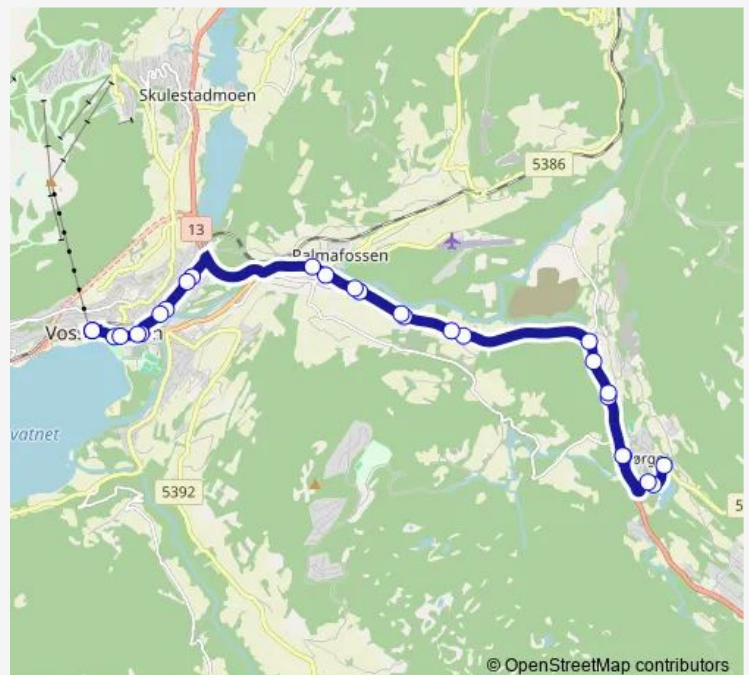

Thursday —

Friday 14:40-15:50

Saturday —

Sunday —

Route info

Direction: Voss Tinghus

Stops: 27

Trip Duration: 0 hour 28 min